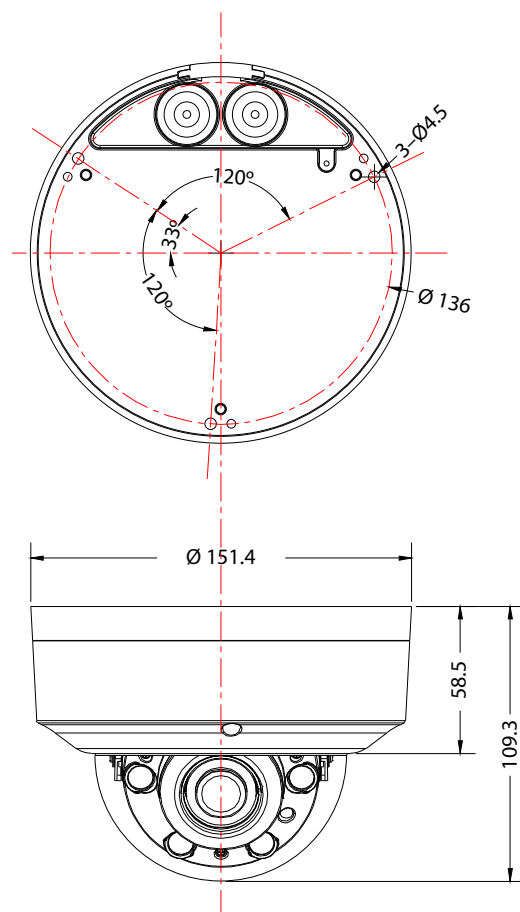

DIMENSIONS

All measurements are in mm.

ORDER CODE

- **CVP9325IREL-AHD2M** Concept Pro Lite 2MP 4-in-1 Analogue Varifocal External Dome Camera

OTHER PRODUCTS IN THE RANGE

- **CVP9325IREL-AHD5M-Z** Concept Pro 5MP 4-in-1 Analogue Motorised External Dome Camera
- **CVP9325IREL-AHD2M-Z** Concept Pro Lite 2MP 4-in-1 Analogue Motorised External Dome Camera
- **CVP9325IREL-AHD2M-Z-SD** Concept Pro Lite 2MP 4-in-1 Analogue Smoked Dome Motorised External Dome Camera
- **CVP9325IREL-AHD5M-Z-SD** Concept Pro 5MP 4-in-1 Analogue Smoked Dome Motorised External Dome Camera