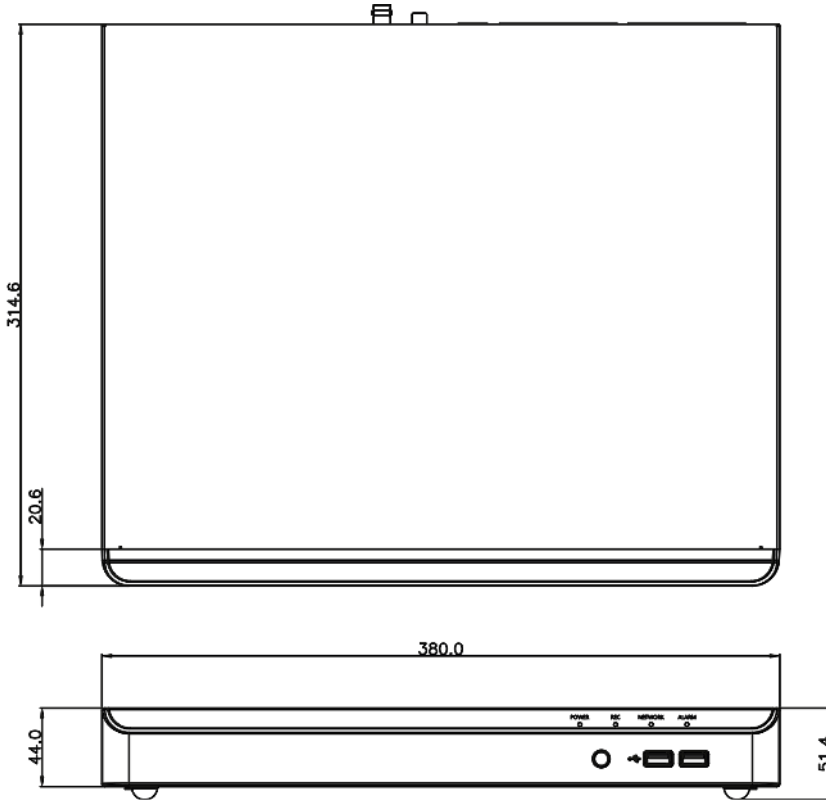

COMPATIBLE WITH

Concept Pro Camera Range

VUHDIP-32

Concept Pro 32 Channel 8MP NVR with PoE

DIMENSIONS

REAL PANEL

HDD OPTIONS & OTHER PRODUCTS IN THE RANGE

- **VUHDIP-4-3/1000** Concept Pro 4 Channel 8MP NVR 1TB
- **VUHDIP-4-3/2000** Concept Pro 4 Channel 8MP NVR 2TB
- **VUHDIP-4-3/3000** Concept Pro 4 Channel 8MP NVR 3TB
- **VUHDIP-4-3/4000** Concept Pro 4 Channel 8MP NVR 4TB
- **VUHDIP-4-3/6000** Concept Pro 4 Channel 8MP NVR 6TB
- **VUHDIP-4-3/8000** Concept Pro 4 Channel 8MP NVR 8TB
- **VUHDIP-4-3/10000** Concept Pro 4 Channel 8MP NVR 10TB