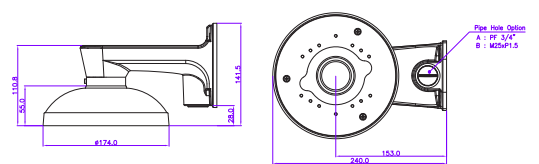

CP-WM-2-V2

Concept Pro Large
Wall Mount