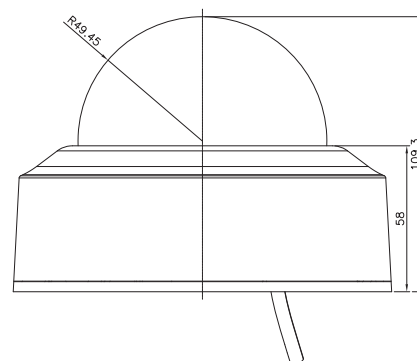

DIMENSIONS

ORDER CODE

- **CBP6325EL-AHD2M** Concept Pro Lite 2MP 4-in-1 Analogue Varifocal Internal Dome Camera

OTHER PRODUCTS IN THE RANGE

- **CBP6325IREL-AHD2M** Concept Pro Lite 2MP 4-in-1 Analogue Varifocal Internal Dome Camera
- **CBP6325IREL-AHD5M** Concept Pro 5MP 4-in-1 Analogue Varifocal Internal Dome Camera
- **CBP6325IREL-AHD5M-Z** Concept Pro 5MP 4-in-1 Analogue Motorised Internal Dome Camera
- **CBP6325EL-AHD2M-SD** Concept Pro Lite 2MP 4-in-1 Analogue Smoked Dome Varifocal Internal Dome Camera (No IR)
- **CBP6325IREL-AHD2M-SD** Concept Pro Lite 2MP 4-in-1 Analogue Smoked Dome Varifocal Internal Dome Camera
- **CBP6325IREL-AHD5M-SD** Concept Pro 5MP 4-in-1 Analogue Smoked Dome Varifocal Internal Dome Camera
- **CBP6325IREL-AHD5M-Z-SD** Concept Pro 5MP 4-in-1 Analogue Smoked Dome Motorised Internal Dome Camera