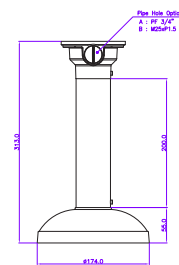

CP-PM-2-V2

Concept Pro Large
Pendant Mount