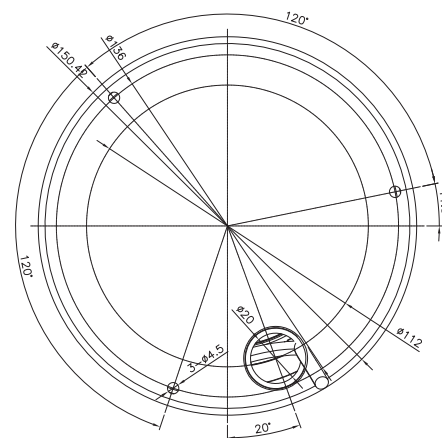

Camera

DVR

	5MP	2MP	720P
COAX (RG59)	UP TO 500M	UP TO 500M	UP TO 500M
CAT5e	UP TO 200M	UP TO 305M	UP TO 350M
CAT6	UP TO 200M	UP TO 305M	UP TO 350M

*Approximate distances calculated using HD MasterBaluns. Actual transmission range will vary depending on type and quality of cable and baluns.

DIMENSIONS

ORDER CODE

- **CBP6325EL-AHD2M** Concept Pro Lite 2MP 4-in-1 Analogue Varifocal Internal Dome Camera

OTHER PRODUCTS IN THE RANGE

- **CBP6325IREL-AHD2M** Concept Pro Lite 2MP 4-in-1 Analogue Varifocal Internal Dome Camera
- **CBP6325IREL-AHD5M** Concept Pro 5MP 4-in-1 Analogue Varifocal Internal Dome Camera
- **CBP6325IREL-AHD5M-Z** Concept Pro 5MP 4-in-1 Analogue Motorised Internal Dome Camera
- **CBP6325EL-AHD2M-SD** Concept Pro Lite 2MP 4-in-1 Analogue Smoked Dome Varifocal Internal Dome Camera (No IR)
- **CBP6325IREL-AHD2M-SD** Concept Pro Lite 2MP 4-in-1 Analogue Smoked Dome Varifocal Internal Dome Camera
- **CBP6325IREL-AHD5M-SD** Concept Pro 5MP 4-in-1 Analogue Smoked Dome Varifocal Internal Dome Camera
- **CBP6325IREL-AHD5M-Z-SD** Concept Pro 5MP 4-in-1 Analogue Smoked Dome Motorised Internal Dome Camera