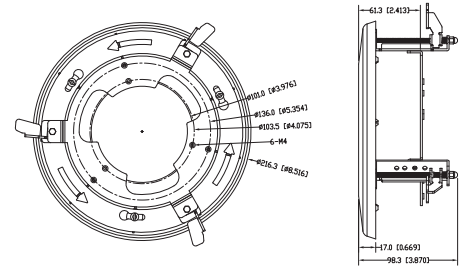

CBP6325EL-AHD2M

Concept Pro Lite 2MP 4-in-1 Analogue
Varifocal Internal Dome Camera

ACCESSORIES

DIMENSIONS

CP-TM-2-V2

Concept Pro Large
In-ceiling/Tile Mount

CP-BASE-2-V2

Concept Pro Large
Junction Box