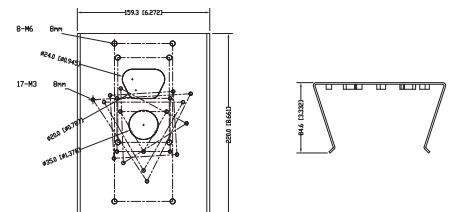

CP-PM-2-V2

Concept Pro Large
Pendant Mount

CP-WM-2-V2

Concept Pro Large
Wall Mount

CP-PLM-V2

Concept Pro Pole Mount
(can be combined with
CP-BASE-2-V2)

CP-CM-V2

Concept Pro Corner Mount
(can be combined with
CP-BASE-2-V2)