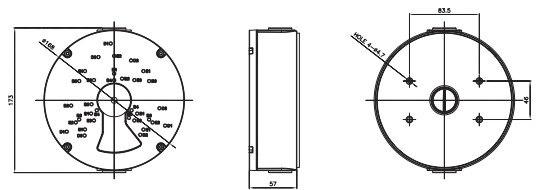

CP-BASE-2-V2

Concept Pro Large
Junction Box