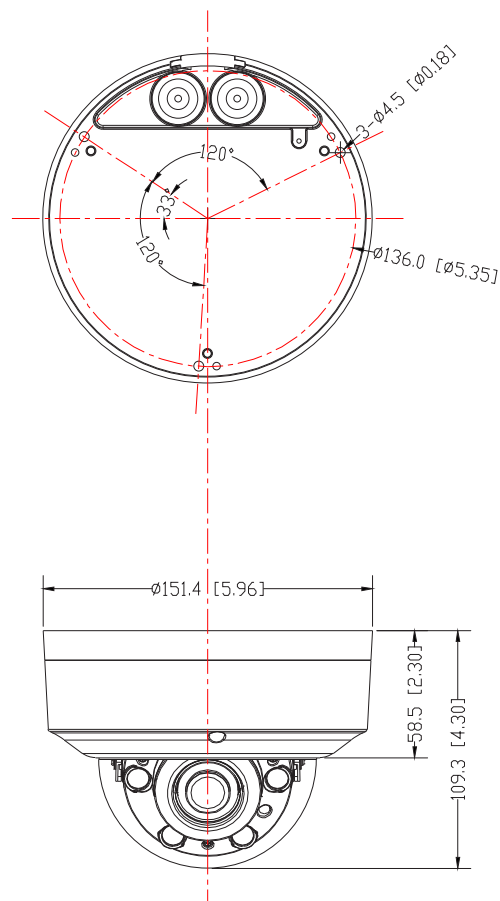

DIMENSIONS

All measurements are in mm.

ORDER CODE

- **CVP9325IREL-AHD5M-Z** • Concept Pro 5MP 4-in-1 Analogue Motorised External Dome Camera

OTHER PRODUCTS IN THE RANGE

- **CVP9325IREL-AHD2M-Z** Concept Pro Lite 2MP 4-in-1 Analogue Motorised External Dome Camera
- **CVP9325IREL-AHD2M-Z-SD** Concept Pro Lite 2MP 4-in-1 Analogue Smoked Dome Motorised External Dome Camera
- **CVP9325IREL-AHD5M-Z-SD** Concept Pro 5MP 4-in-1 Analogue Smoked Dome Motorised External Dome Camera