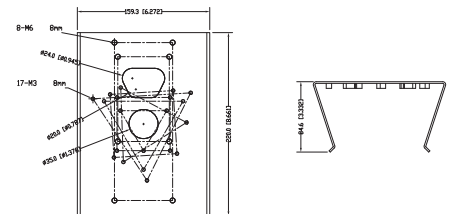

DIMENSIONS

All measurements are in mm.

ORDER CODE

- **CVP9325IREL-AHD5M-Z** • Concept Pro 5MP 4-in-1 Analogue Motorised External Dome Camera

OTHER PRODUCTS IN THE RANGE

- **CVP9325IREL-AHD2M-Z** Concept Pro Lite 2MP 4-in-1 Analogue Motorised External Dome Camera
- **CVP9325IREL-AHD2M-Z-SD** Concept Pro Lite 2MP 4-in-1 Analogue Smoked Dome Motorised External Dome Camera
- **CVP9325IREL-AHD5M-Z-SD** Concept Pro 5MP 4-in-1 Analogue Smoked Dome Motorised External Dome Camera

CP-BASE-2-V2

Concept Pro Large
Junction Box

CP-PM-2-V2

Concept Pro Large
Pendant Mount

CP-WM-2-V2

Concept Pro Large
Wall Mount

CP-PLM-V2

Concept Pro Pole Mount
(can be combined with
CP-BASE-2-V2)