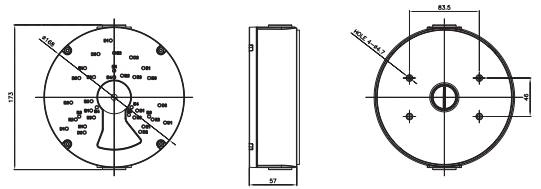

CP-BASE-2-V2

Concept Pro Large
Junction Box

CP-PM-2-V2

Concept Pro Large
Pendant Mount