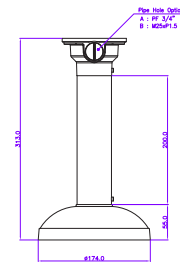

DIMENSIONS

All measurements are in mm.

ORDER CODE

- **CVP9325IREL-AHD5M-Z** • Concept Pro 5MP 4-in-1 Analogue Motorised External Dome Camera

OTHER PRODUCTS IN THE RANGE

- **CVP9325IREL-AHD2M-Z** Concept Pro Lite 2MP 4-in-1 Analogue Motorised External Dome Camera
- **CVP9325IREL-AHD2M-Z-SD** Concept Pro Lite 2MP 4-in-1 Analogue Smoked Dome Motorised External Dome Camera
- **CVP9325IREL-AHD5M-Z-SD** Concept Pro 5MP 4-in-1 Analogue Smoked Dome Motorised External Dome Camera

COMPATIBLE
WITH

CONCEPT PRO
AHD RECORDING
RANGE

CVP9325IREL-AHD5M-Z

Concept Pro 5MP 4-in-1 Analogue
Motorised External Dome Camera

ACCESSORIES

DIMENSIONS

CP-TM-2-V2

Concept Pro Large
In-ceiling/Tile Mount

CP-BASE-2-V2

Concept Pro Large
Junction Box

CP-PM-2-V2

Concept Pro Large
Pendant Mount

CP-WM-2-V2

Concept Pro Large
Wall Mount

CP-PLM-V2

Concept Pro Pole Mount
(can be combined with
CP-BASE-2-V2)