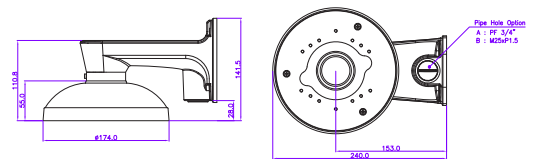

DIMENSIONS

All measurements are in mm.

ORDER CODE

- **CVP9325IREL-AHD5M-Z** • Concept Pro 5MP 4-in-1 Analogue Motorised External Dome Camera

OTHER PRODUCTS IN THE RANGE

- **CVP9325IREL-AHD2M-Z** Concept Pro Lite 2MP 4-in-1 Analogue Motorised External Dome Camera
- **CVP9325IREL-AHD2M-Z-SD** Concept Pro Lite 2MP 4-in-1 Analogue Smoked Dome Motorised External Dome Camera
- **CVP9325IREL-AHD5M-Z-SD** Concept Pro 5MP 4-in-1 Analogue Smoked Dome Motorised External Dome Camera

CP-BASE-2-V2

Concept Pro Large
Junction Box

CP-PM-2-V2

Concept Pro Large
Pendant Mount

CP-WM-2-V2

Concept Pro Large
Wall Mount

CP-PLM-V2

Concept Pro Pole Mount
(can be combined with
CP-BASE-2-V2)