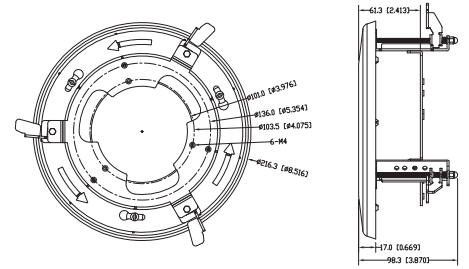

DIMENSIONS

All measurements are in mm.

ORDER CODE

- **CVP9325IREL-AHD5M-Z** • Concept Pro 5MP 4-in-1 Analogue Motorised External Dome Camera

OTHER PRODUCTS IN THE RANGE

- **CVP9325IREL-AHD2M-Z** Concept Pro Lite 2MP 4-in-1 Analogue Motorised External Dome Camera
- **CVP9325IREL-AHD2M-Z-SD** Concept Pro Lite 2MP 4-in-1 Analogue Smoked Dome Motorised External Dome Camera
- **CVP9325IREL-AHD5M-Z-SD** Concept Pro 5MP 4-in-1 Analogue Smoked Dome Motorised External Dome Camera

COMPATIBLE
WITH

CONCEPT PRO
AHD RECORDING
RANGE

CVP9325IREL-AHD5M-Z

Concept Pro 5MP 4-in-1 Analogue
Motorised External Dome Camera

ACCESSORIES

DIMENSIONS

CP-TM-2-V2

Concept Pro Large
In-ceiling/Tile Mount