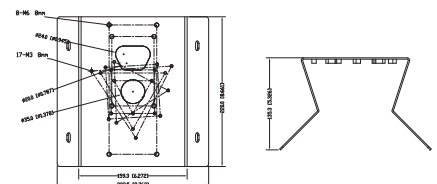

CP-CM-V2

Concept Pro Corner Mount
(can be combined with
CP-BASE-2-V2)

CP-RC-V2

Concept Pro Rain Cap