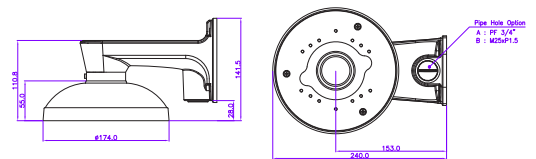

DIMENSIONS

All measurements are in mm.

ORDER CODE

- **CVP9325IREL-AHD2M-Z** Concept Pro Lite 2MP 4-in-1 Analogue Motorised External Dome Camera

OTHER PRODUCTS IN THE RANGE

- **CVP9325IREL-AHD5M-Z** • Concept Pro 5MP 4-in-1 Analogue Motorised External Dome Camera
- **CVP9325IREL-AHD2M-Z-SD** • Concept Pro Lite 2MP 4-in-1 Analogue Smoked Dome Motorised External Dome Camera
- **CVP9325IREL-AHD5M-Z-SD** • Concept Pro Lite 5MP 4-in-1 Analogue Smoked Dome Motorised External Dome Camera

DIMENSIONS

CP-BASE-2-V2

Concept Pro Large
Junction Box

CP-PM-2-V2

Concept Pro Large
Pendant Mount

CP-WM-2-V2

Concept Pro Large
Wall Mount

CP-PLM-V2