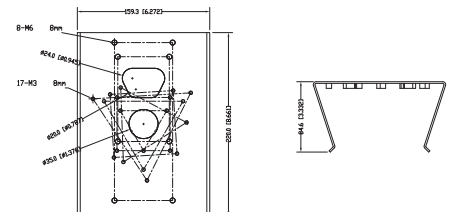

CP-PLM-V2

Concept Pro Pole Mount
(can be combined with
CP-BASE-2-V2)