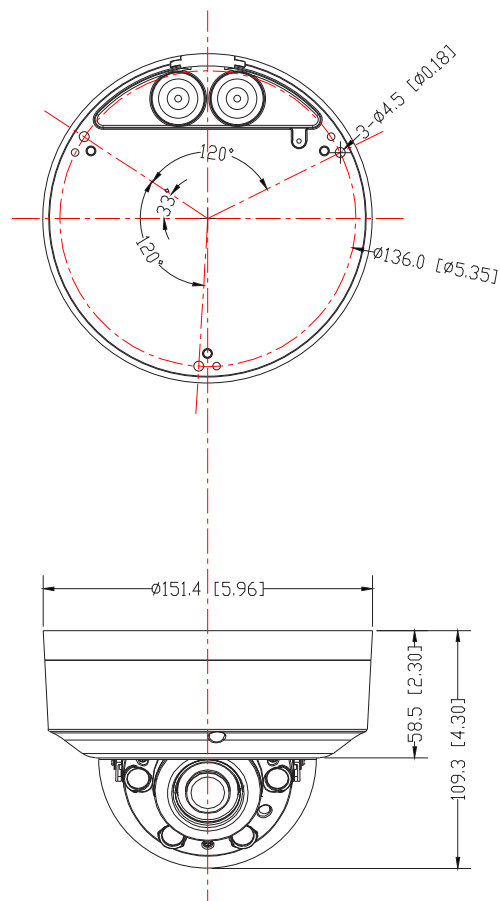

DIMENSIONS

All measurements are in mm.

ORDER CODE

- **CVP9325IREL-AHD2M-Z** Concept Pro Lite 2MP 4-in-1 Analogue Motorised External Dome Camera

OTHER PRODUCTS IN THE RANGE

- **CVP9325IREL-AHD5M-Z** • Concept Pro 5MP 4-in-1 Analogue Motorised External Dome Camera
- **CVP9325IREL-AHD2M-Z-SD** • Concept Pro Lite 2MP 4-in-1 Analogue Smoked Dome Motorised External Dome Camera
- **CVP9325IREL-AHD5M-Z-SD** • Concept Pro Lite 5MP 4-in-1 Analogue Smoked Dome Motorised External Dome Camera