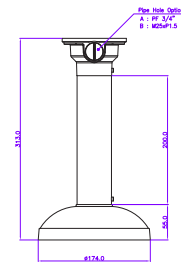

DIMENSIONS

All measurements are in mm.

ORDER CODE

- **CVP9325IREL-AHD2M-Z** Concept Pro Lite 2MP 4-in-1 Analogue Motorised External Dome Camera

OTHER PRODUCTS IN THE RANGE

- **CVP9325IREL-AHD5M-Z** • Concept Pro 5MP 4-in-1 Analogue Motorised External Dome Camera
- **CVP9325IREL-AHD2M-Z-SD** • Concept Pro Lite 2MP 4-in-1 Analogue Smoked Dome Motorised External Dome Camera
- **CVP9325IREL-AHD5M-Z-SD** • Concept Pro Lite 5MP 4-in-1 Analogue Smoked Dome Motorised External Dome Camera

DIMENSIONS

CP-BASE-2-V2

Concept Pro Large
Junction Box

CP-PM-2-V2

Concept Pro Large
Pendant Mount

CP-WM-2-V2

Concept Pro Large
Wall Mount

CP-PLM-V2