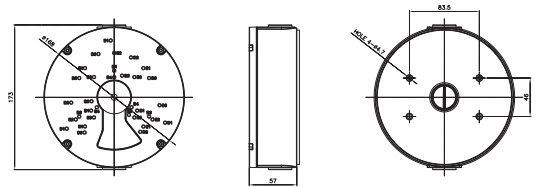

CP-BASE-2-V2

Concept Pro Large
Junction Box

CP-PM-2-V2

Concept Pro Large
Pendant Mount