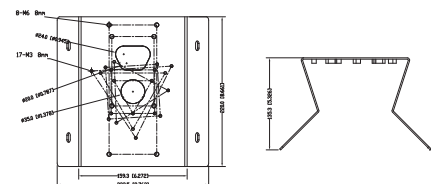

CP-CM-V2

Concept Pro Corner Mount
(can be combined with
CP-BASE-2-V2)

CP-RC-V2

Concept Pro Rain Cap