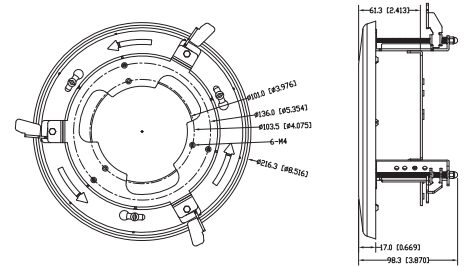

DIMENSIONS

All measurements are in mm.

ORDER CODE

- **CVP9325IREL-AHD2M-Z** Concept Pro Lite 2MP 4-in-1 Analogue Motorised External Dome Camera

OTHER PRODUCTS IN THE RANGE

- **CVP9325IREL-AHD5M-Z** • Concept Pro 5MP 4-in-1 Analogue Motorised External Dome Camera
- **CVP9325IREL-AHD2M-Z-SD** • Concept Pro Lite 2MP 4-in-1 Analogue Smoked Dome Motorised External Dome Camera
- **CVP9325IREL-AHD5M-Z-SD** • Concept Pro Lite 5MP 4-in-1 Analogue Smoked Dome Motorised External Dome Camera

COMPATIBLE WITH

CONCEPT PRO
AHD RECORDING
RANGE

CVP9325IREL-AHD2M-Z

Concept Pro Lite 2MP 4-in-1 Analogue
Motorised External Dome Camera

Concept Pro

ACCESSORIES

CP-TM-2-V2

Concept Pro Large
In-ceiling/Tile Mount

DIMENSIONS

CP-BASE-2-V2

Concept Pro Large
Junction Box

CP-PM-2-V2

Concept Pro Large
Pendant Mount

CP-WM-2-V2

Concept Pro Large
Wall Mount

CP-PLM-V2