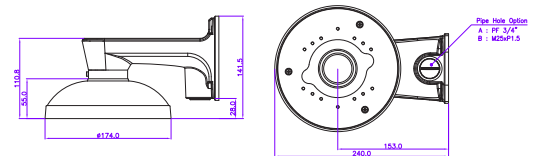

CP-BASE-2-V2

Concept Pro Large Junction Box

CP-PM-2-V2

Concept Pro Large Pendant Mount

CP-WM-2-V2

Concept Pro Large Wall Mount

CP-PLM-V2

Concept Pro Pole Mount (can be combined with CP-BASE-2-V2)