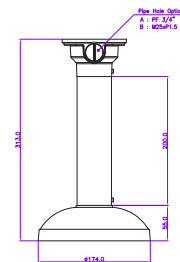

COMPATIBLE
WITH

CONCEPT PRO
IP RECORDING
RANGE

CVP9325DEIREL-IP5M-Z

Concept Pro 5MP IP Enhanced Low Light Motorised External Dome Camera

ACCESSORIES

DIMENSIONS

CP-TM-2-V2

Concept Pro Large In-ceiling/Tile Mount

CP-BASE-2-V2

Concept Pro Large Junction Box

CP-PM-2-V2

Concept Pro Large Pendant Mount

CP-WM-2-V2

Concept Pro Large Wall Mount

CP-PLM-V2

Concept Pro Pole Mount (can be combined with CP-BASE-2-V2)