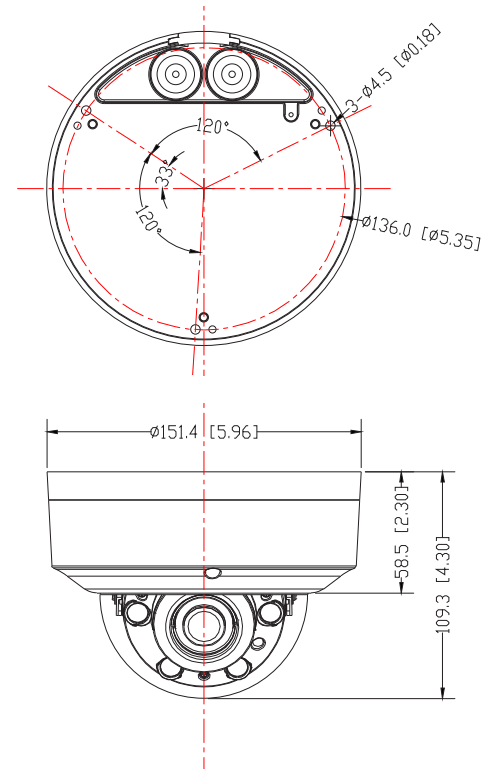

DIMENSIONS

ORDER CODE

- **CVP9325DEIREL-IP5M-Z** Concept Pro 5MP IP Enhanced Low Light Motorised External Dome Camera

OTHER PRODUCTS IN THE RANGE

- **CVP9325DLIREL-IP8M-Z** Concept Pro 8MP IP Deep Learning Motorised External Dome Camera
- **CVP9325DLIREL-IP5M-Z-SD** Concept Pro 5MP IP Smoked Dome Motorised External Dome Camera
- **CVP9325DLIREL-IP8M-Z-SD** Concept Pro 8MP IP Smoked Dome Motorised External Dome Camera