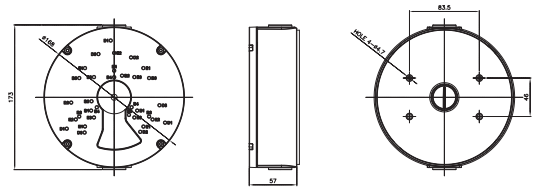

CP-BASE-2-V2

Concept Pro Large Junction Box

CP-PM-2-V2

Concept Pro Large Pendant Mount