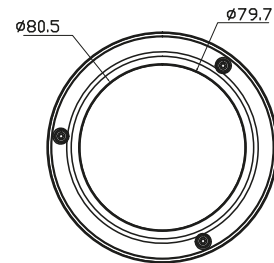

### ANALOGUE HD TYPICAL CABLE DISTANCE

Camera

DVR

|                    | 5MP        | 2MP        | 720P       |
|--------------------|------------|------------|------------|
| <b>COAX (RG59)</b> | UP TO 500M | UP TO 500M | UP TO 500M |
| <b>CAT5e</b>       | UP TO 200M | UP TO 305M | UP TO 350M |
| <b>CAT6</b>        | UP TO 200M | UP TO 305M | UP TO 350M |

## DIMENSIONS

All measurements are in mm.

## DIMENSIONS