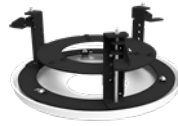

ACCESSORIES

CP-TM-1-V2

Concept Pro Small In-ceiling/Tile Mount