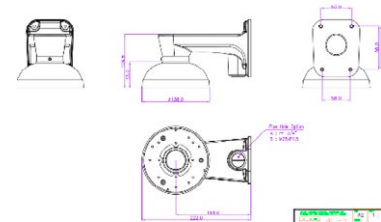

CP-WM-1-V2

Concept Pro Small Wall Mount