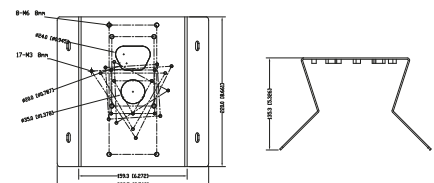

DIMENSIONS

All measurements are in mm.

ORDER CODE

- **CVP5325IREL-AHD5M/4** Concept Pro 5MP AHD Fixed External Compact Vandal Dome Camera (4mm)

OTHER PRODUCTS IN THE RANGE

- **CVP5325IREL-AHD2M/2.8** Concept Pro Lite 2MP AHD Fixed External Compact Vandal Dome Camera
- **CVP5325IREL-AHD5M/2.8** Concept Pro 5MP AHD Fixed External Compact Vandal Dome Camera
- **CVP5325IREL-AHD2M/4** Concept Pro Lite 2MP AHD Fixed External Compact Vandal Dome Camera (4mm)
- **CVP5325IREL-AHD5M/4** Concept Pro 5MP AHD Fixed External Compact Vandal Dome Camera (4mm)
- **CVP5325IREL-AHD5M/WA** Concept Pro 5MP AHD Wide Angle Fixed External Compact Vandal Dome Camera
- **CVP5325IREL-AHD2M/2.8-SD** Concept Pro 2MP AHD Smoked Dome Fixed External Compact Vandal Dome Camera
- **CVP5325IREL-AHD5M/2.8-SD** Concept Pro 5MP AHD Smoked Dome Fixed External Compact Vandal Dome Camera
- **CVP5325IREL-AHD2M/4-SD** Concept Pro Lite 2MP AHD Smoked Dome Fixed External Compact Vandal Dome Camera (4mm)
- **CVP5325IREL-AHD5M/4-SD** Concept Pro 5MP AHD Smoked Dome Fixed External Compact Vandal Dome Camera (4mm)
- **CVP5325IREL-AHD2M/WA-SD** Concept Pro Lite 2MP AHD Smoked Dome Wide Angle Fixed External Compact Vandal Dome
- **CVP5325IREL-AHD5M/WA-SD** Concept Pro 5MP AHD Smoked Dome Wide Angle Fixed External Compact Vandal Dome

CP-PM-1-V2

Concept Pro Small Pendant Mount

CP-WM-1-V2

Concept Pro Small Wall Mount

CP-PLM-V2

Concept Pro Pole Mount
(can be combined with CP-BASE-2-V2)

CP-CM-V2

Concept Pro Corner Mount
(can be combined with CP-BASE-2-V2)