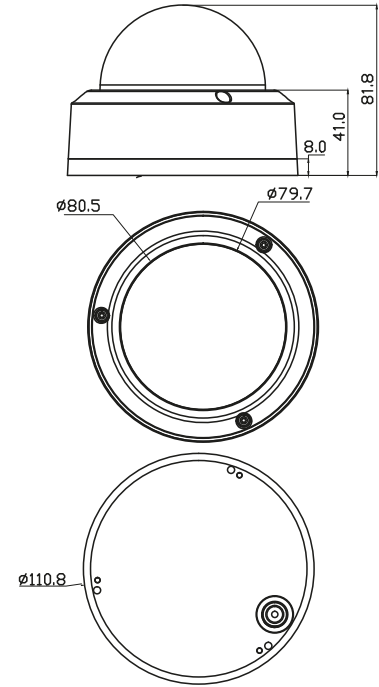

DIMENSIONS

All measurements are in mm.

ORDER CODE

- **CVP5325IREL-AHD5M/4** Concept Pro 5MP AHD Fixed External Compact Vandal Dome Camera (4mm)

OTHER PRODUCTS IN THE RANGE

- **CVP5325IREL-AHD2M/2.8** Concept Pro Lite 2MP AHD Fixed External Compact Vandal Dome Camera
- **CVP5325IREL-AHD5M/2.8** Concept Pro 5MP AHD Fixed External Compact Vandal Dome Camera
- **CVP5325IREL-AHD2M/4** Concept Pro Lite 2MP AHD Fixed External Compact Vandal Dome Camera (4mm)
- **CVP5325IREL-AHD5M/4** Concept Pro 5MP AHD Fixed External Compact Vandal Dome Camera (4mm)
- **CVP5325IREL-AHD5M/WA** Concept Pro 5MP AHD Wide Angle Fixed External Compact Vandal Dome Camera
- **CVP5325IREL-AHD2M/2.8-SD** Concept Pro 2MP AHD Smoked Dome Fixed External Compact Vandal Dome Camera
- **CVP5325IREL-AHD5M/2.8-SD** Concept Pro 5MP AHD Smoked Dome Fixed External Compact Vandal Dome Camera
- **CVP5325IREL-AHD2M/4-SD** Concept Pro Lite 2MP AHD Smoked Dome Fixed External Compact Vandal Dome Camera (4mm)
- **CVP5325IREL-AHD5M/4-SD** Concept Pro 5MP AHD Smoked Dome Fixed External Compact Vandal Dome Camera (4mm)
- **CVP5325IREL-AHD2M/WA-SD** Concept Pro Lite 2MP AHD Smoked Dome Wide Angle Fixed External Compact Vandal Dome
- **CVP5325IREL-AHD5M/WA-SD** Concept Pro 5MP AHD Smoked Dome Wide Angle Fixed External Compact Vandal Dome