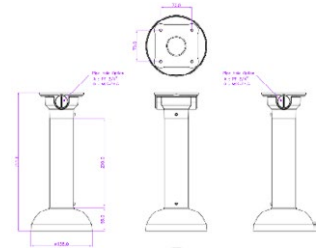

DIMENSIONS

All measurements are in mm.

ORDER CODE

- **CVP5325IREL-AHD5M/4** Concept Pro 5MP AHD Fixed External Compact Vandal Dome Camera (4mm)

OTHER PRODUCTS IN THE RANGE

- **CVP5325IREL-AHD2M/2.8** Concept Pro Lite 2MP AHD Fixed External Compact Vandal Dome Camera
- **CVP5325IREL-AHD5M/2.8** Concept Pro 5MP AHD Fixed External Compact Vandal Dome Camera
- **CVP5325IREL-AHD2M/4** Concept Pro Lite 2MP AHD Fixed External Compact Vandal Dome Camera (4mm)
- **CVP5325IREL-AHD5M/4** Concept Pro 5MP AHD Fixed External Compact Vandal Dome Camera (4mm)
- **CVP5325IREL-AHD5M/WA** Concept Pro 5MP AHD Wide Angle Fixed External Compact Vandal Dome Camera
- **CVP5325IREL-AHD2M/2.8-SD** Concept Pro 2MP AHD Smoked Dome Fixed External Compact Vandal Dome Camera
- **CVP5325IREL-AHD5M/2.8-SD** Concept Pro 5MP AHD Smoked Dome Fixed External Compact Vandal Dome Camera
- **CVP5325IREL-AHD2M/4-SD** Concept Pro Lite 2MP AHD Smoked Dome Fixed External Compact Vandal Dome Camera (4mm)
- **CVP5325IREL-AHD5M/4-SD** Concept Pro 5MP AHD Smoked Dome Fixed External Compact Vandal Dome Camera (4mm)
- **CVP5325IREL-AHD2M/WA-SD** Concept Pro Lite 2MP AHD Smoked Dome Wide Angle Fixed External Compact Vandal Dome
- **CVP5325IREL-AHD5M/WA-SD** Concept Pro 5MP AHD Smoked Dome Wide Angle Fixed External Compact Vandal Dome

CVP5325IREL-AHD5M/4

Concept Pro 5MP AHD Fixed External Compact Vandal Dome Camera (4mm)

ACCESSORIES

DIMENSIONS

CP-TM-1-V2

Concept Pro Small In-ceiling/Tile Mount

CP-BASE-1-V2

Concept Pro Small Junction Box

CP-PM-1-V2

Concept Pro Small Pendant Mount

CP-WM-1-V2

Concept Pro Small Wall Mount

CP-PLM-V2

Concept Pro Pole Mount
(can be combined with CP-BASE-2-V2)

CP-CM-V2

Concept Pro Corner Mount
(can be combined with CP-BASE-2-V2)