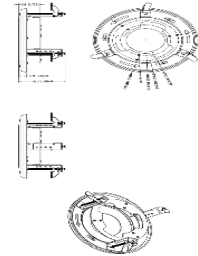

DIMENSIONS

All measurements are in mm.

ORDER CODE

- **CVP5325IREL-AHD5M/4** Concept Pro 5MP AHD Fixed External Compact Vandal Dome Camera (4mm)

OTHER PRODUCTS IN THE RANGE

- **CVP5325IREL-AHD2M/2.8** Concept Pro Lite 2MP AHD Fixed External Compact Vandal Dome Camera
- **CVP5325IREL-AHD5M/2.8** Concept Pro 5MP AHD Fixed External Compact Vandal Dome Camera
- **CVP5325IREL-AHD2M/4** Concept Pro Lite 2MP AHD Fixed External Compact Vandal Dome Camera (4mm)
- **CVP5325IREL-AHD5M/4** Concept Pro 5MP AHD Fixed External Compact Vandal Dome Camera (4mm)
- **CVP5325IREL-AHD5M/WA** Concept Pro 5MP AHD Wide Angle Fixed External Compact Vandal Dome Camera
- **CVP5325IREL-AHD2M/2.8-SD** Concept Pro 2MP AHD Smoked Dome Fixed External Compact Vandal Dome Camera
- **CVP5325IREL-AHD5M/2.8-SD** Concept Pro 5MP AHD Smoked Dome Fixed External Compact Vandal Dome Camera
- **CVP5325IREL-AHD2M/4-SD** Concept Pro Lite 2MP AHD Smoked Dome Fixed External Compact Vandal Dome Camera (4mm)
- **CVP5325IREL-AHD5M/4-SD** Concept Pro 5MP AHD Smoked Dome Fixed External Compact Vandal Dome Camera (4mm)
- **CVP5325IREL-AHD2M/WA-SD** Concept Pro Lite 2MP AHD Smoked Dome Wide Angle Fixed External Compact Vandal Dome
- **CVP5325IREL-AHD5M/WA-SD** Concept Pro 5MP AHD Smoked Dome Wide Angle Fixed External Compact Vandal Dome

CVP5325IREL-AHD5M/4

Concept Pro 5MP AHD Fixed External Compact Vandal Dome Camera (4mm)

ACCESSORIES

DIMENSIONS

CP-TM-1-V2

Concept Pro Small In-ceiling/Tile Mount

CP-BASE-1-V2

Concept Pro Small Junction Box

CP-PM-1-V2

Concept Pro Small Pendant Mount

CP-WM-1-V2

Concept Pro Small Wall Mount

CP-PLM-V2

Concept Pro Pole Mount
(can be combined with CP-BASE-2-V2)

CP-CM-V2

Concept Pro Corner Mount
(can be combined with CP-BASE-2-V2)