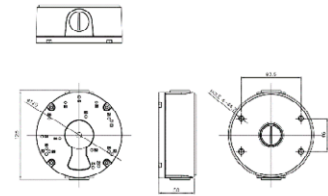

DIMENSIONS

All measurements are in mm.

ORDER CODE

- **CVP5325IREL-AHD5M/4** Concept Pro 5MP AHD Fixed External Compact Vandal Dome Camera (4mm)

OTHER PRODUCTS IN THE RANGE

- **CVP5325IREL-AHD2M/2.8** Concept Pro Lite 2MP AHD Fixed External Compact Vandal Dome Camera
- **CVP5325IREL-AHD5M/2.8** Concept Pro 5MP AHD Fixed External Compact Vandal Dome Camera
- **CVP5325IREL-AHD2M/4** Concept Pro Lite 2MP AHD Fixed External Compact Vandal Dome Camera (4mm)
- **CVP5325IREL-AHD5M/4** Concept Pro 5MP AHD Fixed External Compact Vandal Dome Camera (4mm)
- **CVP5325IREL-AHD5M/WA** Concept Pro 5MP AHD Wide Angle Fixed External Compact Vandal Dome Camera
- **CVP5325IREL-AHD2M/2.8-SD** Concept Pro 2MP AHD Smoked Dome Fixed External Compact Vandal Dome Camera
- **CVP5325IREL-AHD5M/2.8-SD** Concept Pro 5MP AHD Smoked Dome Fixed External Compact Vandal Dome Camera
- **CVP5325IREL-AHD2M/4-SD** Concept Pro Lite 2MP AHD Smoked Dome Fixed External Compact Vandal Dome Camera (4mm)
- **CVP5325IREL-AHD5M/4-SD** Concept Pro 5MP AHD Smoked Dome Fixed External Compact Vandal Dome Camera (4mm)
- **CVP5325IREL-AHD2M/WA-SD** Concept Pro Lite 2MP AHD Smoked Dome Wide Angle Fixed External Compact Vandal Dome
- **CVP5325IREL-AHD5M/WA-SD** Concept Pro 5MP AHD Smoked Dome Wide Angle Fixed External Compact Vandal Dome

CVP5325IREL-AHD5M/4

Concept Pro 5MP AHD Fixed External Compact Vandal Dome Camera (4mm)

ACCESSORIES

DIMENSIONS

CP-TM-1-V2

Concept Pro Small In-ceiling/Tile Mount

CP-BASE-1-V2

Concept Pro Small Junction Box