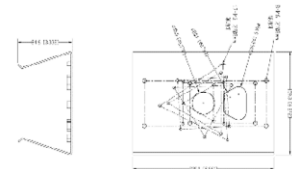

DIMENSIONS

All measurements are in mm.

ORDER CODE

- **CVP5325IREL-AHD5M/4** Concept Pro 5MP AHD Fixed External Compact Vandal Dome Camera (4mm)

OTHER PRODUCTS IN THE RANGE

- **CVP5325IREL-AHD2M/2.8** Concept Pro Lite 2MP AHD Fixed External Compact Vandal Dome Camera
- **CVP5325IREL-AHD5M/2.8** Concept Pro 5MP AHD Fixed External Compact Vandal Dome Camera
- **CVP5325IREL-AHD2M/4** Concept Pro Lite 2MP AHD Fixed External Compact Vandal Dome Camera (4mm)
- **CVP5325IREL-AHD5M/4** Concept Pro 5MP AHD Fixed External Compact Vandal Dome Camera (4mm)
- **CVP5325IREL-AHD5M/WA** Concept Pro 5MP AHD Wide Angle Fixed External Compact Vandal Dome Camera
- **CVP5325IREL-AHD2M/2.8-SD** Concept Pro 2MP AHD Smoked Dome Fixed External Compact Vandal Dome Camera
- **CVP5325IREL-AHD5M/2.8-SD** Concept Pro 5MP AHD Smoked Dome Fixed External Compact Vandal Dome Camera
- **CVP5325IREL-AHD2M/4-SD** Concept Pro Lite 2MP AHD Smoked Dome Fixed External Compact Vandal Dome Camera (4mm)
- **CVP5325IREL-AHD5M/4-SD** Concept Pro 5MP AHD Smoked Dome Fixed External Compact Vandal Dome Camera (4mm)
- **CVP5325IREL-AHD2M/WA-SD** Concept Pro Lite 2MP AHD Smoked Dome Wide Angle Fixed External Compact Vandal Dome
- **CVP5325IREL-AHD5M/WA-SD** Concept Pro 5MP AHD Smoked Dome Wide Angle Fixed External Compact Vandal Dome

CP-PM-1-V2

Concept Pro Small Pendant Mount

CP-WM-1-V2

Concept Pro Small Wall Mount

CP-PLM-V2

Concept Pro Pole Mount
(can be combined with CP-BASE-2-V2)

CP-CM-V2

Concept Pro Corner Mount
(can be combined with CP-BASE-2-V2)