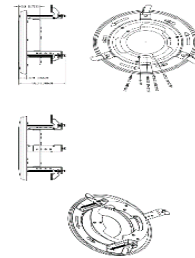

DIMENSIONS

All measurements are in mm.

ORDER CODE

- **CVP5325IREL-AHD5M/2.8** Concept Pro 5MP 4-in-1 Analogue Fixed Compact External Dome

OTHER PRODUCTS IN THE RANGE

- **CVP5325IREL-AHD2M/2.8** Concept Pro Lite 2MP AHD Fixed External Compact Vandal Dome Camera
- **CVP5325IREL-AHD2M/4** Concept Pro 2MP AHD Fixed External Compact Vandal Dome Camera (4mm)
- **CVP5325IREL-AHD2M/WA** Concept Pro Lite 2MP AHD Wide Angle Fixed External Compact Vandal Dome Camera
- **CVP5325IREL-AHD5M/WA** Concept Pro Lite 5MP AHD Wide Angle Fixed External Compact Vandal Dome Camera
- **CVP5325IREL-AHD2M/2.8-SD** Concept Pro Lite 2MP AHD Smoked Dome Fixed External Compact Vandal Dome Camera
- **CVP5325IREL-AHD2M/4-SD** Concept Pro Lite 2MP AHD Smoked Dome Fixed External Compact Vandal Dome Camera (4mm)
- **CVP5325IREL-AHD5M/2.8-SD** Concept Pro 5MP AHD Smoked Dome Fixed External Compact Vandal Dome Camera
- **CVP5325IREL-AHD2M/WA-SD** Concept Pro Lite 2MP AHD Smoked Dome Wide Angle Fixed External Compact Vandal Dome Camera
- **CVP5325IREL-AHD5M/WA-SD** Concept Pro 5MP AHD Smoked Dome Wide Angle Fixed External Compact Vandal Dome Camera

CVP5325IREL-AHD2M/2.8

Concept Pro 5MP 4-in-1 AHD Fixed Lens
Compact Vandal Dome Camera

ACCESSORIES

CP-TM-1-V2

Concept Pro Small
In-ceiling/Tile Mount

DIMENSIONS

CP-BASE-1-V2

Concept Pro Small
Junction Box

CP-PM-1-V2

Concept Pro Small
Pendant Mount

CP-WM-1-V2

Concept Pro Small
Wall Mount

CP-PLM-V2

Concept Pro Pole Mount
(can be combined with
CP-BASE-2-V2)

CP-CM-V2

Concept Pro Corner Mount
(can be combined with
CP-BASE-2-V2)