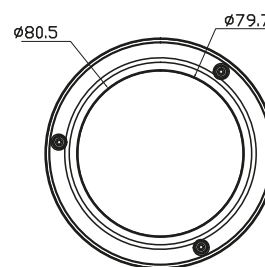

DIMENSIONS

All measurements are in mm.

ORDER CODE

- **CVP5325IREL-AHD5M/2.8** Concept Pro 5MP 4-in-1 Analogue Fixed Compact External Dome

OTHER PRODUCTS IN THE RANGE

- **CVP5325IREL-AHD2M/2.8** Concept Pro Lite 2MP AHD Fixed External Compact Vandal Dome Camera
- **CVP5325IREL-AHD2M/4** Concept Pro 2MP AHD Fixed External Compact Vandal Dome Camera (4mm)
- **CVP5325IREL-AHD2M/WA** Concept Pro Lite 2MP AHD Wide Angle Fixed External Compact Vandal Dome Camera
- **CVP5325IREL-AHD5M/WA** Concept Pro Lite 5MP AHD Wide Angle Fixed External Compact Vandal Dome Camera
- **CVP5325IREL-AHD2M/2.8-SD** Concept Pro Lite 2MP AHD Smoked Dome Fixed External Compact Vandal Dome Camera
- **CVP5325IREL-AHD2M/4-SD** Concept Pro Lite 2MP AHD Smoked Dome Fixed External Compact Vandal Dome Camera (4mm)
- **CVP5325IREL-AHD5M/2.8-SD** Concept Pro 5MP AHD Smoked Dome Fixed External Compact Vandal Dome Camera
- **CVP5325IREL-AHD2M/WA-SD** Concept Pro Lite 2MP AHD Smoked Dome Wide Angle Fixed External Compact Vandal Dome Camera
- **CVP5325IREL-AHD5M/WA-SD** Concept Pro 5MP AHD Smoked Dome Wide Angle Fixed External Compact Vandal Dome Camera