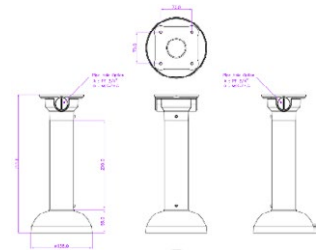

DIMENSIONS

All measurements are in mm.

ORDER CODE

- **CVP5325IREL-AHD5M/2.8** Concept Pro 5MP 4-in-1 Analogue Fixed Compact External Dome

OTHER PRODUCTS IN THE RANGE

- **CVP5325IREL-AHD2M/2.8** Concept Pro Lite 2MP AHD Fixed External Compact Vandal Dome Camera
- **CVP5325IREL-AHD2M/4** Concept Pro 2MP AHD Fixed External Compact Vandal Dome Camera (4mm)
- **CVP5325IREL-AHD2M/WA** Concept Pro Lite 2MP AHD Wide Angle Fixed External Compact Vandal Dome Camera
- **CVP5325IREL-AHD5M/WA** Concept Pro Lite 5MP AHD Wide Angle Fixed External Compact Vandal Dome Camera
- **CVP5325IREL-AHD2M/2.8-SD** Concept Pro Lite 2MP AHD Smoked Dome Fixed External Compact Vandal Dome Camera
- **CVP5325IREL-AHD2M/4-SD** Concept Pro Lite 2MP AHD Smoked Dome Fixed External Compact Vandal Dome Camera (4mm)
- **CVP5325IREL-AHD5M/2.8-SD** Concept Pro 5MP AHD Smoked Dome Fixed External Compact Vandal Dome Camera
- **CVP5325IREL-AHD2M/WA-SD** Concept Pro Lite 2MP AHD Smoked Dome Wide Angle Fixed External Compact Vandal Dome Camera
- **CVP5325IREL-AHD5M/WA-SD** Concept Pro 5MP AHD Smoked Dome Wide Angle Fixed External Compact Vandal Dome Camera

CVP5325IREL-AHD2M/2.8

Concept Pro 5MP 4-in-1 AHD Fixed Lens
Compact Vandal Dome Camera

ACCESSORIES

CP-TM-1-V2

Concept Pro Small
In-ceiling/Tile Mount

DIMENSIONS

CP-BASE-1-V2

Concept Pro Small
Junction Box

CP-PM-1-V2

Concept Pro Small
Pendant Mount

CP-WM-1-V2

Concept Pro Small
Wall Mount

CP-PLM-V2

Concept Pro Pole Mount
(can be combined with
CP-BASE-2-V2)

CP-CM-V2

Concept Pro Corner Mount
(can be combined with
CP-BASE-2-V2)