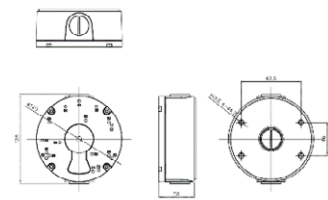

DIMENSIONS

All measurements are in mm.

ORDER CODE

- **CVP5325IREL-AHD5M/2.8** Concept Pro 5MP 4-in-1 Analogue Fixed Compact External Dome

OTHER PRODUCTS IN THE RANGE

- **CVP5325IREL-AHD2M/2.8** Concept Pro Lite 2MP AHD Fixed External Compact Vandal Dome Camera
- **CVP5325IREL-AHD2M/4** Concept Pro 2MP AHD Fixed External Compact Vandal Dome Camera (4mm)
- **CVP5325IREL-AHD2M/WA** Concept Pro Lite 2MP AHD Wide Angle Fixed External Compact Vandal Dome Camera
- **CVP5325IREL-AHD5M/WA** Concept Pro Lite 5MP AHD Wide Angle Fixed External Compact Vandal Dome Camera
- **CVP5325IREL-AHD2M/2.8-SD** Concept Pro Lite 2MP AHD Smoked Dome Fixed External Compact Vandal Dome Camera
- **CVP5325IREL-AHD2M/4-SD** Concept Pro Lite 2MP AHD Smoked Dome Fixed External Compact Vandal Dome Camera (4mm)
- **CVP5325IREL-AHD5M/2.8-SD** Concept Pro 5MP AHD Smoked Dome Fixed External Compact Vandal Dome Camera
- **CVP5325IREL-AHD2M/WA-SD** Concept Pro Lite 2MP AHD Smoked Dome Wide Angle Fixed External Compact Vandal Dome Camera
- **CVP5325IREL-AHD5M/WA-SD** Concept Pro 5MP AHD Smoked Dome Wide Angle Fixed External Compact Vandal Dome Camera

CVP5325IREL-AHD2M/2.8

Concept Pro 5MP 4-in-1 AHD Fixed Lens
Compact Vandal Dome Camera

ACCESSORIES

CP-TM-1-V2

Concept Pro Small
In-ceiling/Tile Mount

DIMENSIONS

CP-BASE-1-V2

Concept Pro Small
Junction Box