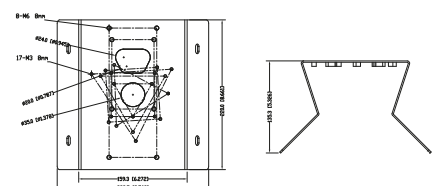

DIMENSIONS

All measurements are in mm.

ORDER CODE

- **CVP5325IREL-AHD5M/2.8** Concept Pro 5MP 4-in-1 Analogue Fixed Compact External Dome

OTHER PRODUCTS IN THE RANGE

- **CVP5325IREL-AHD2M/2.8** Concept Pro Lite 2MP AHD Fixed External Compact Vandal Dome Camera
- **CVP5325IREL-AHD2M/4** Concept Pro 2MP AHD Fixed External Compact Vandal Dome Camera (4mm)
- **CVP5325IREL-AHD2M/WA** Concept Pro Lite 2MP AHD Wide Angle Fixed External Compact Vandal Dome Camera
- **CVP5325IREL-AHD5M/WA** Concept Pro Lite 5MP AHD Wide Angle Fixed External Compact Vandal Dome Camera
- **CVP5325IREL-AHD2M/2.8-SD** Concept Pro Lite 2MP AHD Smoked Dome Fixed External Compact Vandal Dome Camera
- **CVP5325IREL-AHD2M/4-SD** Concept Pro Lite 2MP AHD Smoked Dome Fixed External Compact Vandal Dome Camera (4mm)
- **CVP5325IREL-AHD5M/2.8-SD** Concept Pro 5MP AHD Smoked Dome Fixed External Compact Vandal Dome Camera
- **CVP5325IREL-AHD2M/WA-SD** Concept Pro Lite 2MP AHD Smoked Dome Wide Angle Fixed External Compact Vandal Dome Camera
- **CVP5325IREL-AHD5M/WA-SD** Concept Pro 5MP AHD Smoked Dome Wide Angle Fixed External Compact Vandal Dome Camera

CP-PM-1-V2

Concept Pro Small
Pendant Mount

CP-WM-1-V2

Concept Pro Small
Wall Mount

CP-PLM-V2

Concept Pro Pole Mount
(can be combined with
CP-BASE-2-V2)

CP-CM-V2

Concept Pro Corner Mount
(can be combined with
CP-BASE-2-V2)