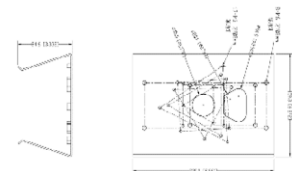

DIMENSIONS

All measurements are in mm.

ORDER CODE

- **CVP5325IREL-AHD5M/2.8** Concept Pro 5MP 4-in-1 Analogue Fixed Compact External Dome

OTHER PRODUCTS IN THE RANGE

- **CVP5325IREL-AHD2M/2.8** Concept Pro Lite 2MP AHD Fixed External Compact Vandal Dome Camera
- **CVP5325IREL-AHD2M/4** Concept Pro 2MP AHD Fixed External Compact Vandal Dome Camera (4mm)
- **CVP5325IREL-AHD2M/WA** Concept Pro Lite 2MP AHD Wide Angle Fixed External Compact Vandal Dome Camera
- **CVP5325IREL-AHD5M/WA** Concept Pro Lite 5MP AHD Wide Angle Fixed External Compact Vandal Dome Camera
- **CVP5325IREL-AHD2M/2.8-SD** Concept Pro Lite 2MP AHD Smoked Dome Fixed External Compact Vandal Dome Camera
- **CVP5325IREL-AHD2M/4-SD** Concept Pro Lite 2MP AHD Smoked Dome Fixed External Compact Vandal Dome Camera (4mm)
- **CVP5325IREL-AHD5M/2.8-SD** Concept Pro 5MP AHD Smoked Dome Fixed External Compact Vandal Dome Camera
- **CVP5325IREL-AHD2M/WA-SD** Concept Pro Lite 2MP AHD Smoked Dome Wide Angle Fixed External Compact Vandal Dome Camera
- **CVP5325IREL-AHD5M/WA-SD** Concept Pro 5MP AHD Smoked Dome Wide Angle Fixed External Compact Vandal Dome Camera

CP-PM-1-V2

Concept Pro Small
Pendant Mount

CP-WM-1-V2

Concept Pro Small
Wall Mount

CP-PLM-V2

Concept Pro Pole Mount
(can be combined with
CP-BASE-2-V2)

CP-CM-V2

Concept Pro Corner Mount
(can be combined with
CP-BASE-2-V2)