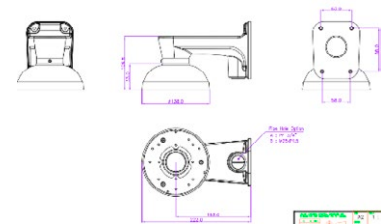

CP-WM-1-V2

Concept Pro Small
Wall Mount