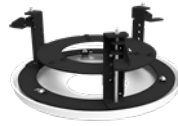

RECOMMENDED ACCESSORIES

- **CP-BASE-1-V2** Concept Pro Small Junction Box
- **CP-WM-1-V2** Concept Pro Small Wall Mount
- **CP-PM-1-V2** Concept Pro Small Pendant Mount
- **CP-TM-1-V2** Concept Pro Small In-ceiling/Tile Mount
- **CP-PLM-V2** Concept Pro Pole Mount
- **CP-CM-V2** Concept Pro Corner Mount
- **CP-RC-V2** Concept Pro Rain Cap
- **RG59K-100** RG59 Coaxial Cable 100m (Black)
- **RG59K-500** RG59 Coaxial Cable 500m (Black)

CVP5325IREL-AHD2M/2.8

Concept Pro 5MP 4-in-1 AHD Fixed Lens
Compact Vandal Dome Camera

ACCESSORIES

CP-TM-1-V2

Concept Pro Small
In-ceiling/Tile Mount

DIMENSIONS

CP-BASE-1-V2

Concept Pro Small
Junction Box

CP-PM-1-V2

Concept Pro Small
Pendant Mount

CP-WM-1-V2

Concept Pro Small
Wall Mount

CP-PLM-V2

Concept Pro Pole Mount
(can be combined with
CP-BASE-2-V2)

CP-CM-V2

Concept Pro Corner Mount
(can be combined with
CP-BASE-2-V2)