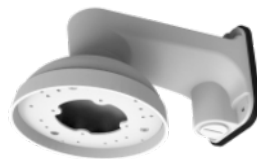

CP-WM-1-V2

Concept Pro Small Wall Mount