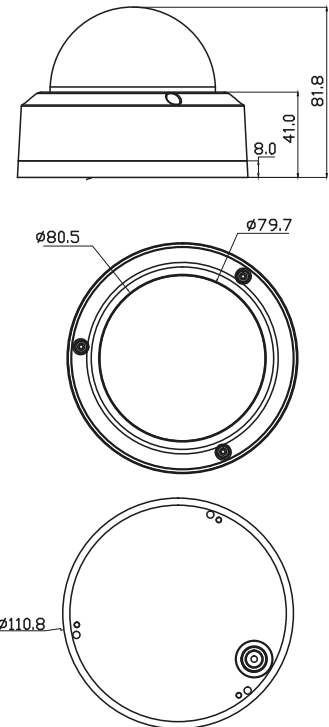

# CVP5325IREL-AHD2M/WA

Concept Pro Lite 2MP AHD Wide Angle Fixed External Compact Vandal Dome Camera

Concept  Pro

## SPECIFICATION

Model/Feature	CVP5325IREL-AHD2M/WA	
Camera	Image Sensor	1/2.8" Progressive Scan CMOS
	Video Output Type	AHD/TVI/CVI/CVBS
	Signal System	PAL/NTSC
	Min. Illumination	Colour: 0.002 lux (Enhanced Low Light) B&W: 0.0002 lux (Enhanced Low Light) 0 lux with IR on
	Electronic Shutter	Auto/Manual, 1/25-1/25,600s
	S/N Ratio	≥50dB
	IR LEDs	x4
	IR Illumination Range	Max. 20m
	IR Control	On/Off
	Adaptable IR	Auto
	Pivot Axis	Pan: 0-353°, Tilt: 0-70°, Rotation: 0-176°
Lens	Lens Type	Fixed
	Mount Type	Built-in
	Focal Length	f-3mm
	Aperture	F2.0
	Angle of View	H : 120°, V : 65°, D : 146°
	Focus	Fixed
Video	Resolution	2MP (1920 x 1080), SD (960 x 576)
	Frame Rate	AHD/TVI/CVI: 25/30FPS @ 2MP CVBS: 25/30FPS @ SD
	Day/Night	True Day & Night with ICR (Auto/Colour/B&W/EXT)
	Backlight Compensation	BLC/HLC
	Wide Dynamic Range	True WDR
	White Balance	Auto/AutoExt/Preset/Manual
	Gain Control	Auto (AGC, 0-20)
	Noise Reduction	2D/3D-DNR (High/Middle/Low/Off)
	Motion Detection	Yes
	Defog	Yes
	Image Setting	Freeze, Flip
	Image Adjustment	Brightness, Sharpness, Colour Gain, Ace, Gamma
	Privacy Masking	Yes
	Sens-Up	Yes (x2/x4/x8/x16/x32/Off)
	Transmission Distance	Max. 500m (1Vp-p 75Ω)
	Video Output	x1 1.0Vp-p 75Ω BNC (AHD/TVI/CVI/CVBS) x1 2-pin UTP Video Output
	Interface	Audio Interface
RS-485		-
Control Protocol		N/A
Up the Coax (Coaxitron) Support		Yes
OSD Buttons		Yes
General	Power Supply	DC12V±10%/AC24V±10%
	Power Output	DC12V, Max. 100mA
	Power Consumption	Max. 6.5W
	Operating Temperature	-30°C to +40°C
	Operating Humidity	20-80% RH
	Ingress Protection	IP66
	Impact Resistance	IK10
	Housing Materials	Aluminum Diecasting
	RAL	RAL 9010 Pure White
	Dimension	Ø110.8x81.8mm
Certification	Net Weight	≈450g
	Gross Weight	≈650g
	Certifications	CE

## DIMENSIONS

All measurements are in mm.

## DIMENSIONS