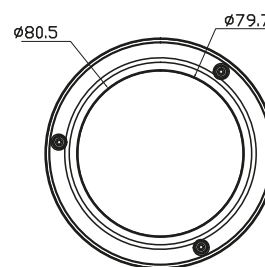

**ANALOGUE HD TYPICAL CABLE DISTANCE**

	5MP	2MP	720P
<b>COAX (RG59)</b>	UP TO 500M	UP TO 500M	UP TO 500M
<b>CAT5e</b>	UP TO 200M	UP TO 305M	UP TO 350M
<b>CAT6</b>	UP TO 200M	UP TO 305M	UP TO 350M

\*Approximate distances calculated using HD MasterBaluns. Actual transmission range will vary depending on type and quality of cable and baluns.

## DIMENSIONS

All measurements are in mm.

## DIMENSIONS