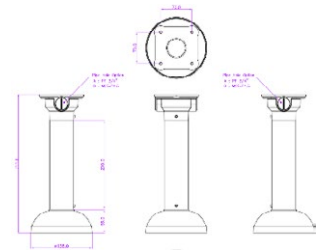

DIMENSIONS

All measurements are in mm.

ORDER CODE

- **CVP5325IREL-AHD2M/2.8** Concept Pro Lite 2MP AHD Fixed External Compact Vandal Dome Camera

OTHER PRODUCTS IN THE RANGE

- **CVP5325IREL-AHD2M/4** Concept Pro Lite 2MP AHD Fixed External Compact Vandal Dome Camera (4mm)
- **CVP5325IREL-AHD5M/2.8** Concept Pro 5MP AHD Fixed External Compact Vandal Dome Camera
- **CVP5325IREL-AHD2M/WA** Concept Pro Lite 2MP AHD Wide Angle Fixed External Compact Vandal Dome Camera
- **CVP5325IREL-AHD5M/WA** Concept Pro Lite 5MP AHD Wide Angle Fixed External Compact Vandal Dome Camera
- **CVP5325IREL-AHD2M/2.8-SD** Concept Pro Lite 2MP AHD Smoked Dome Fixed External Compact Vandal Dome Camera
- **CVP5325IREL-AHD2M/4-SD** Concept Pro Lite 2MP AHD Smoked Dome Fixed External Compact Vandal Dome Camera (4mm)
- **CVP5325IREL-AHD5M/2.8-SD** Concept Pro 5MP AHD Smoked Dome Fixed External Compact Vandal Dome Camera
- **CVP5325IREL-AHD2M/WA-SD** Concept Pro Lite 2MP AHD Smoked Dome Wide Angle Fixed External Compact Vandal Dome Camera
- **CVP5325IREL-AHD5M/WA-SD** Concept Pro 5MP AHD Smoked Dome Wide Angle Fixed External Compact Vandal Dome Camera

CVP5325IREL-AHD2M/2.8

Concept Pro Lite 2MP AHD Fixed External Compact Vandal Dome Camera

ACCESSORIES

CP-TM-1-V2

Concept Pro Small In-ceiling/Tile Mount

DIMENSIONS

CP-BASE-1-V2

Concept Pro Small Junction Box

CP-PM-1-V2

Concept Pro Small Pendant Mount

CP-WM-1-V2

Concept Pro Small Wall Mount

CP-PLM-V2

Concept Pro Pole Mount
(can be combined with CP-BASE-2-V2)

CP-CM-V2

Concept Pro Corner Mount
(can be combined with CP-BASE-2-V2)