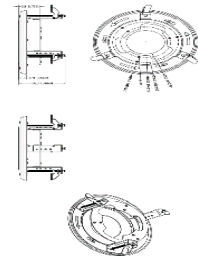

DIMENSIONS

All measurements are in mm.

ORDER CODE

- **CVP5325IREL-AHD2M/2.8** Concept Pro Lite 2MP AHD Fixed External Compact Vandal Dome Camera

OTHER PRODUCTS IN THE RANGE

- **CVP5325IREL-AHD2M/4** Concept Pro Lite 2MP AHD Fixed External Compact Vandal Dome Camera (4mm)
- **CVP5325IREL-AHD5M/2.8** Concept Pro 5MP AHD Fixed External Compact Vandal Dome Camera
- **CVP5325IREL-AHD2M/WA** Concept Pro Lite 2MP AHD Wide Angle Fixed External Compact Vandal Dome Camera
- **CVP5325IREL-AHD5M/WA** Concept Pro Lite 5MP AHD Wide Angle Fixed External Compact Vandal Dome Camera
- **CVP5325IREL-AHD2M/2.8-SD** Concept Pro Lite 2MP AHD Smoked Dome Fixed External Compact Vandal Dome Camera
- **CVP5325IREL-AHD2M/4-SD** Concept Pro Lite 2MP AHD Smoked Dome Fixed External Compact Vandal Dome Camera (4mm)
- **CVP5325IREL-AHD5M/2.8-SD** Concept Pro 5MP AHD Smoked Dome Fixed External Compact Vandal Dome Camera
- **CVP5325IREL-AHD2M/WA-SD** Concept Pro Lite 2MP AHD Smoked Dome Wide Angle Fixed External Compact Vandal Dome Camera
- **CVP5325IREL-AHD5M/WA-SD** Concept Pro 5MP AHD Smoked Dome Wide Angle Fixed External Compact Vandal Dome Camera

CVP5325IREL-AHD2M/2.8

Concept Pro Lite 2MP AHD Fixed External Compact Vandal Dome Camera

ACCESSORIES

CP-TM-1-V2

Concept Pro Small In-ceiling/Tile Mount

DIMENSIONS

CP-BASE-1-V2

Concept Pro Small Junction Box

CP-PM-1-V2

Concept Pro Small Pendant Mount

CP-WM-1-V2

Concept Pro Small Wall Mount

CP-PLM-V2

Concept Pro Pole Mount
(can be combined with CP-BASE-2-V2)

CP-CM-V2

Concept Pro Corner Mount
(can be combined with CP-BASE-2-V2)