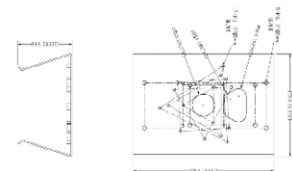

DIMENSIONS

All measurements are in mm.

ORDER CODE

- **CVP5325IREL-AHD2M/2.8** Concept Pro Lite 2MP AHD Fixed External Compact Vandal Dome Camera

OTHER PRODUCTS IN THE RANGE

- **CVP5325IREL-AHD2M/4** Concept Pro Lite 2MP AHD Fixed External Compact Vandal Dome Camera (4mm)
- **CVP5325IREL-AHD5M/2.8** Concept Pro 5MP AHD Fixed External Compact Vandal Dome Camera
- **CVP5325IREL-AHD2M/WA** Concept Pro Lite 2MP AHD Wide Angle Fixed External Compact Vandal Dome Camera
- **CVP5325IREL-AHD5M/WA** Concept Pro Lite 5MP AHD Wide Angle Fixed External Compact Vandal Dome Camera
- **CVP5325IREL-AHD2M/2.8-SD** Concept Pro Lite 2MP AHD Smoked Dome Fixed External Compact Vandal Dome Camera
- **CVP5325IREL-AHD2M/4-SD** Concept Pro Lite 2MP AHD Smoked Dome Fixed External Compact Vandal Dome Camera (4mm)
- **CVP5325IREL-AHD5M/2.8-SD** Concept Pro 5MP AHD Smoked Dome Fixed External Compact Vandal Dome Camera
- **CVP5325IREL-AHD2M/WA-SD** Concept Pro Lite 2MP AHD Smoked Dome Wide Angle Fixed External Compact Vandal Dome Camera
- **CVP5325IREL-AHD5M/WA-SD** Concept Pro 5MP AHD Smoked Dome Wide Angle Fixed External Compact Vandal Dome Camera

CP-PM-1-V2

Concept Pro Small Pendant Mount

CP-WM-1-V2

Concept Pro Small Wall Mount

CP-PLM-V2

Concept Pro Pole Mount
(can be combined with CP-BASE-2-V2)

CP-CM-V2

Concept Pro Corner Mount
(can be combined with CP-BASE-2-V2)