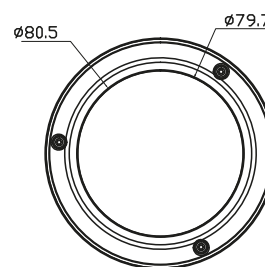

DIMENSIONS

All measurements are in mm.

ORDER CODE

- **CVP5325IREL-AHD2M/2.8** Concept Pro Lite 2MP AHD Fixed External Compact Vandal Dome Camera

OTHER PRODUCTS IN THE RANGE

- **CVP5325IREL-AHD2M/4** Concept Pro Lite 2MP AHD Fixed External Compact Vandal Dome Camera (4mm)
- **CVP5325IREL-AHD5M/2.8** Concept Pro 5MP AHD Fixed External Compact Vandal Dome Camera
- **CVP5325IREL-AHD2M/WA** Concept Pro Lite 2MP AHD Wide Angle Fixed External Compact Vandal Dome Camera
- **CVP5325IREL-AHD5M/WA** Concept Pro Lite 5MP AHD Wide Angle Fixed External Compact Vandal Dome Camera
- **CVP5325IREL-AHD2M/2.8-SD** Concept Pro Lite 2MP AHD Smoked Dome Fixed External Compact Vandal Dome Camera
- **CVP5325IREL-AHD2M/4-SD** Concept Pro Lite 2MP AHD Smoked Dome Fixed External Compact Vandal Dome Camera (4mm)
- **CVP5325IREL-AHD5M/2.8-SD** Concept Pro 5MP AHD Smoked Dome Fixed External Compact Vandal Dome Camera
- **CVP5325IREL-AHD2M/WA-SD** Concept Pro Lite 2MP AHD Smoked Dome Wide Angle Fixed External Compact Vandal Dome Camera
- **CVP5325IREL-AHD5M/WA-SD** Concept Pro 5MP AHD Smoked Dome Wide Angle Fixed External Compact Vandal Dome Camera