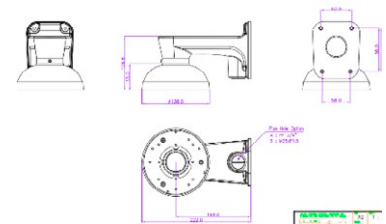

CP-WM-1-V2

Concept Pro Small Wall Mount