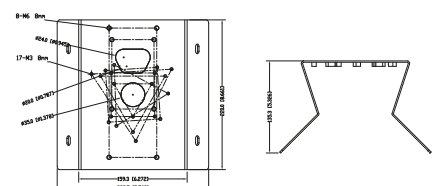

DIMENSIONS

All measurements are in mm.

ORDER CODE

- **CVP5325IREL-AHD2M/2.8** Concept Pro Lite 2MP AHD Fixed External Compact Vandal Dome Camera

OTHER PRODUCTS IN THE RANGE

- **CVP5325IREL-AHD2M/4** Concept Pro Lite 2MP AHD Fixed External Compact Vandal Dome Camera (4mm)
- **CVP5325IREL-AHD5M/2.8** Concept Pro 5MP AHD Fixed External Compact Vandal Dome Camera
- **CVP5325IREL-AHD2M/WA** Concept Pro Lite 2MP AHD Wide Angle Fixed External Compact Vandal Dome Camera
- **CVP5325IREL-AHD5M/WA** Concept Pro Lite 5MP AHD Wide Angle Fixed External Compact Vandal Dome Camera
- **CVP5325IREL-AHD2M/2.8-SD** Concept Pro Lite 2MP AHD Smoked Dome Fixed External Compact Vandal Dome Camera
- **CVP5325IREL-AHD2M/4-SD** Concept Pro Lite 2MP AHD Smoked Dome Fixed External Compact Vandal Dome Camera (4mm)
- **CVP5325IREL-AHD5M/2.8-SD** Concept Pro 5MP AHD Smoked Dome Fixed External Compact Vandal Dome Camera
- **CVP5325IREL-AHD2M/WA-SD** Concept Pro Lite 2MP AHD Smoked Dome Wide Angle Fixed External Compact Vandal Dome Camera
- **CVP5325IREL-AHD5M/WA-SD** Concept Pro 5MP AHD Smoked Dome Wide Angle Fixed External Compact Vandal Dome Camera

CP-PM-1-V2

Concept Pro Small Pendant Mount

CP-WM-1-V2

Concept Pro Small Wall Mount

CP-PLM-V2

Concept Pro Pole Mount
(can be combined with CP-BASE-2-V2)

CP-CM-V2

Concept Pro Corner Mount
(can be combined with CP-BASE-2-V2)