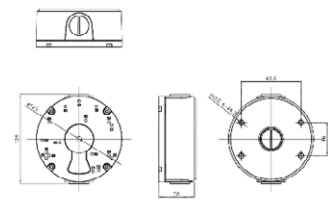

DIMENSIONS

All measurements are in mm.

ORDER CODE

- **CVP5325IREL-AHD2M/2.8** Concept Pro Lite 2MP AHD Fixed External Compact Vandal Dome Camera

OTHER PRODUCTS IN THE RANGE

- **CVP5325IREL-AHD2M/4** Concept Pro Lite 2MP AHD Fixed External Compact Vandal Dome Camera (4mm)
- **CVP5325IREL-AHD5M/2.8** Concept Pro 5MP AHD Fixed External Compact Vandal Dome Camera
- **CVP5325IREL-AHD2M/WA** Concept Pro Lite 2MP AHD Wide Angle Fixed External Compact Vandal Dome Camera
- **CVP5325IREL-AHD5M/WA** Concept Pro Lite 5MP AHD Wide Angle Fixed External Compact Vandal Dome Camera
- **CVP5325IREL-AHD2M/2.8-SD** Concept Pro Lite 2MP AHD Smoked Dome Fixed External Compact Vandal Dome Camera
- **CVP5325IREL-AHD2M/4-SD** Concept Pro Lite 2MP AHD Smoked Dome Fixed External Compact Vandal Dome Camera (4mm)
- **CVP5325IREL-AHD5M/2.8-SD** Concept Pro 5MP AHD Smoked Dome Fixed External Compact Vandal Dome Camera
- **CVP5325IREL-AHD2M/WA-SD** Concept Pro Lite 2MP AHD Smoked Dome Wide Angle Fixed External Compact Vandal Dome Camera
- **CVP5325IREL-AHD5M/WA-SD** Concept Pro 5MP AHD Smoked Dome Wide Angle Fixed External Compact Vandal Dome Camera

CVP5325IREL-AHD2M/2.8

Concept Pro Lite 2MP AHD Fixed External Compact Vandal Dome Camera

ACCESSORIES

CP-TM-1-V2

Concept Pro Small In-ceiling/Tile Mount

DIMENSIONS

CP-BASE-1-V2

Concept Pro Small Junction Box