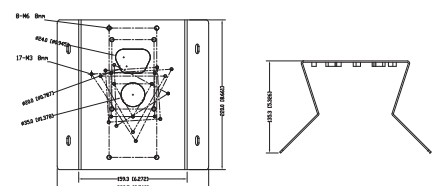

CP-CM-V2

Concept Pro Corner Mount
(can be combined with
CP-BASE-2-V2)

CP-RC-V2

Concept Pro Rain Cap