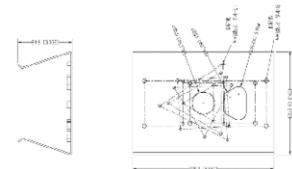

DIMENSIONS

All measurements are in mm.

ORDER CODE

- **CVP5325DEIREL-IP5M/2.8** Concept Pro 5MP IP Enhanced Low Light Fixed Compact External Dome Camera

OTHER PRODUCTS IN RANGE

- **CVP5325DEIREL-IP5M/4** Concept Pro 5MP IP Fixed Compact External Dome Camera (4mm)
- **CVP5325DLIREL-IP8M/2.8** Concept Pro 8MP IP Deep Learning Fixed Compact External Dome Camera
- **CVP5325DEIREL-IP5M/2.8-SD** Concept Pro 5MP IP Smoked Dome Fixed Compact External Dome Camera
- **CVP5325DEIREL-IP5M/4-SD** Concept Pro 5MP IP Smoked Dome Fixed Compact External Dome Camera (4mm)
- **CVP5325DLIREL-IP8M/2.8-SD** Concept Pro 8MP IP Deep Learning Smoked Dome Fixed Compact External Dome Camera

Concept Pro Small
Junction Box

CP-PM-1-V2

Concept Pro Small
Pendant Mount

CP-WM-1-V2

Concept Pro Small
Wall Mount

CP-PLM-V2

Concept Pro Pole Mount
(can be combined with
CP-BASE-2-V2)

CP-CM-V2