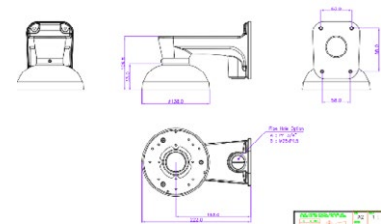

DIMENSIONS

All measurements are in mm.

ORDER CODE

- **CVP5325DEIREL-IP5M/2.8** Concept Pro 5MP IP Enhanced Low Light Fixed Compact External Dome Camera

OTHER PRODUCTS IN RANGE

- **CVP5325DEIREL-IP5M/4** Concept Pro 5MP IP Fixed Compact External Dome Camera (4mm)
- **CVP5325DLIREL-IP8M/2.8** Concept Pro 8MP IP Deep Learning Fixed Compact External Dome Camera
- **CVP5325DEIREL-IP5M/2.8-SD** Concept Pro 5MP IP Smoked Dome Fixed Compact External Dome Camera
- **CVP5325DEIREL-IP5M/4-SD** Concept Pro 5MP IP Smoked Dome Fixed Compact External Dome Camera (4mm)
- **CVP5325DLIREL-IP8M/2.8-SD** Concept Pro 8MP IP Deep Learning Smoked Dome Fixed Compact External Dome Camera

Concept Pro Small
Junction Box

CP-PM-1-V2

Concept Pro Small
Pendant Mount

CP-WM-1-V2

Concept Pro Small
Wall Mount

CP-PLM-V2

Concept Pro Pole Mount
(can be combined with
CP-BASE-2-V2)

CP-CM-V2