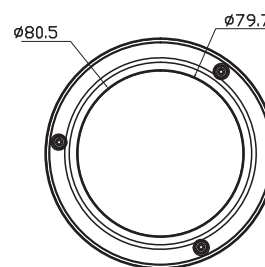

DIMENSIONS

All measurements are in mm.

ORDER CODE

- **CVP5325DEIREL-IP5M/2.8** Concept Pro 5MP IP Enhanced Low Light Fixed Compact External Dome Camera

OTHER PRODUCTS IN RANGE

- **CVP5325DEIREL-IP5M/4** Concept Pro 5MP IP Fixed Compact External Dome Camera (4mm)
- **CVP5325DLIREL-IP8M/2.8** Concept Pro 8MP IP Deep Learning Fixed Compact External Dome Camera
- **CVP5325DEIREL-IP5M/2.8-SD** Concept Pro 5MP IP Smoked Dome Fixed Compact External Dome Camera
- **CVP5325DEIREL-IP5M/4-SD** Concept Pro 5MP IP Smoked Dome Fixed Compact External Dome Camera (4mm)
- **CVP5325DLIREL-IP8M/2.8-SD** Concept Pro 8MP IP Deep Learning Smoked Dome Fixed Compact External Dome Camera