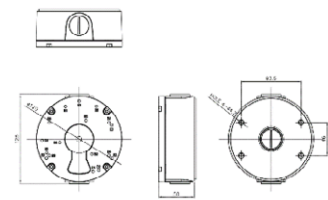

CP-BASE-1-V2

Concept Pro Small
Junction Box