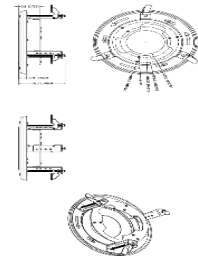

DIMENSIONS

All measurements are in mm.

ORDER CODE

- **CVP5325DEIREL-IP5M/2.8** Concept Pro 5MP IP Enhanced Low Light Fixed Compact External Dome Camera

OTHER PRODUCTS IN RANGE

- **CVP5325DEIREL-IP5M/4** Concept Pro 5MP IP Fixed Compact External Dome Camera (4mm)
- **CVP5325DLIREL-IP8M/2.8** Concept Pro 8MP IP Deep Learning Fixed Compact External Dome Camera
- **CVP5325DEIREL-IP5M/2.8-SD** Concept Pro 5MP IP Smoked Dome Fixed Compact External Dome Camera
- **CVP5325DEIREL-IP5M/4-SD** Concept Pro 5MP IP Smoked Dome Fixed Compact External Dome Camera (4mm)
- **CVP5325DLIREL-IP8M/2.8-SD** Concept Pro 8MP IP Deep Learning Smoked Dome Fixed Compact External Dome Camera

CVP5325DEIREL-IP5M/2.8

Concept Pro 5MP IP Enhanced Low Light
Fixed Compact External Dome Camera

Concept Pro

ACCESSORIES

CP-TM-1-V2

Concept Pro Small
In-ceiling/Tile Mount

DIMENSIONS

CP-BASE-1-V2

Concept Pro Small
Junction Box

CP-PM-1-V2

Concept Pro Small
Pendant Mount

CP-WM-1-V2

Concept Pro Small
Wall Mount

CP-PLM-V2

Concept Pro Pole Mount
(can be combined with
CP-BASE-2-V2)

CP-CM-V2