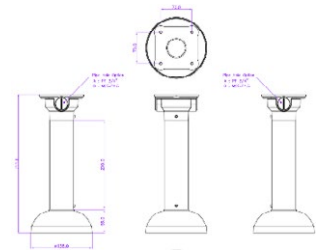

DIMENSIONS

All measurements are in mm.

ORDER CODE

- **CVP5325DEIREL-IP5M/2.8** Concept Pro 5MP IP Enhanced Low Light Fixed Compact External Dome Camera

OTHER PRODUCTS IN RANGE

- **CVP5325DEIREL-IP5M/4** Concept Pro 5MP IP Fixed Compact External Dome Camera (4mm)
- **CVP5325DLIREL-IP8M/2.8** Concept Pro 8MP IP Deep Learning Fixed Compact External Dome Camera
- **CVP5325DEIREL-IP5M/2.8-SD** Concept Pro 5MP IP Smoked Dome Fixed Compact External Dome Camera
- **CVP5325DEIREL-IP5M/4-SD** Concept Pro 5MP IP Smoked Dome Fixed Compact External Dome Camera (4mm)
- **CVP5325DLIREL-IP8M/2.8-SD** Concept Pro 8MP IP Deep Learning Smoked Dome Fixed Compact External Dome Camera

CVP5325DEIREL-IP5M/2.8

Concept Pro 5MP IP Enhanced Low Light
Fixed Compact External Dome Camera

Concept Pro

ACCESSORIES

CP-TM-1-V2

Concept Pro Small
In-ceiling/Tile Mount

DIMENSIONS

CP-BASE-1-V2

Concept Pro Small
Junction Box

CP-PM-1-V2

Concept Pro Small
Pendant Mount

CP-WM-1-V2

Concept Pro Small
Wall Mount

CP-PLM-V2

Concept Pro Pole Mount
(can be combined with
CP-BASE-2-V2)

CP-CM-V2