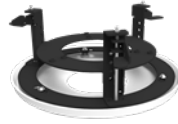

CVP5325DEIREL-IP5M/2.8

Concept Pro 5MP IP Enhanced Low Light
Fixed Compact External Dome Camera

Concept Pro

ACCESSORIES

CP-TM-1-V2

Concept Pro Small
In-ceiling/Tile Mount

DIMENSIONS

CP-BASE-1-V2

Concept Pro Small
Junction Box

CP-PM-1-V2

Concept Pro Small
Pendant Mount

CP-WM-1-V2

Concept Pro Small
Wall Mount

CP-PLM-V2

Concept Pro Pole Mount
(can be combined with
CP-BASE-2-V2)

CP-CM-V2