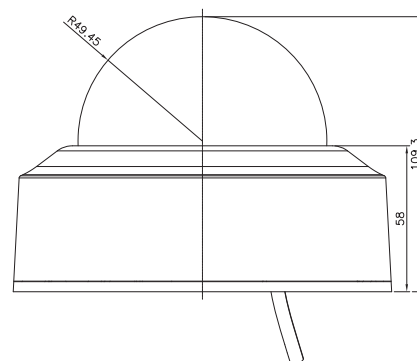

DIMENSIONS

ORDER CODE

- **CBP6325IREL-AHD2M** Concept Pro Lite 2MP 4-in-1 Analogue Varifocal Internal Dome Camera

OTHER PRODUCTS IN THE RANGE

- **CBP6325EL-AHD2M** Concept Pro Lite 2MP 4-in-1 Analogue Varifocal Internal Dome Camera
- **CBP6325IREL-AHD5M** Concept Pro 5MP 4-in-1 Analogue Varifocal Internal Dome Camera
- **CBP6325IREL-AHD5M-Z** Concept Pro 5MP 4-in-1 Analogue Motorised Internal Dome Camera
- **CBP6325EL-AHD2M-SD** Concept Pro Lite 2MP 4-in-1 Analogue Smoked Dome Varifocal Internal Dome Camera (No IR)
- **CBP6325IREL-AHD2M-SD** Concept Pro Lite 2MP 4-in-1 Analogue Smoked Dome Varifocal Internal Dome Camera
- **CBP6325IREL-AHD5M-SD** Concept Pro 5MP 4-in-1 Analogue Smoked Dome Varifocal Internal Dome Camera
- **CBP6325IREL-Z-SD** Concept Pro 5MP 4-in-1 Analogue Smoked Dome Motorised Internal Dome Camera