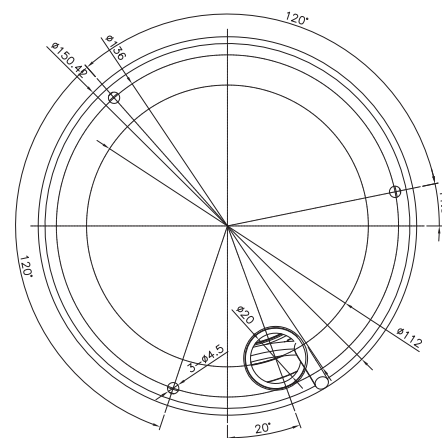

Camera

DVR

	5MP	2MP	720P
COAX (RG59)	UP TO 500M	UP TO 500M	UP TO 500M
CAT5e	UP TO 200M	UP TO 305M	UP TO 350M
CAT6	UP TO 200M	UP TO 305M	UP TO 350M

*Approximate distances calculated using HD MasterBaluns. Actual transmission range will vary depending on type and quality of cable and baluns.

DIMENSIONS

ORDER CODE

- **CBP6325IREL-AHD2M** Concept Pro Lite 2MP 4-in-1 Analogue Varifocal Internal Dome Camera

OTHER PRODUCTS IN THE RANGE

- **CBP6325EL-AHD2M** Concept Pro Lite 2MP 4-in-1 Analogue Varifocal Internal Dome Camera
- **CBP6325IREL-AHD5M** Concept Pro 5MP 4-in-1 Analogue Varifocal Internal Dome Camera
- **CBP6325IREL-AHD5M-Z** Concept Pro 5MP 4-in-1 Analogue Motorised Internal Dome Camera
- **CBP6325EL-AHD2M-SD** Concept Pro Lite 2MP 4-in-1 Analogue Smoked Dome Varifocal Internal Dome Camera (No IR)
- **CBP6325IREL-AHD2M-SD** Concept Pro Lite 2MP 4-in-1 Analogue Smoked Dome Varifocal Internal Dome Camera
- **CBP6325IREL-AHD5M-SD** Concept Pro 5MP 4-in-1 Analogue Smoked Dome Varifocal Internal Dome Camera
- **CBP6325IREL-Z-SD** Concept Pro 5MP 4-in-1 Analogue Smoked Dome Motorised Internal Dome Camera