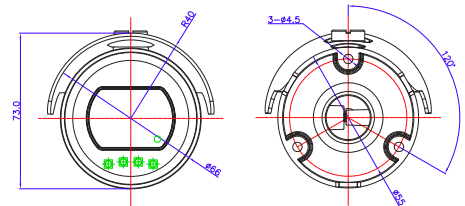

DIMENSIONS

All measurements are in mm.

ORDER CODE

- **AIR3525EL-AHD5M/4** Concept Pro 5MP AHD Enhanced Low Light Fixed External Small Bullet

OTHER PRODUCTS IN THE RANGE

- **AIR3525EL-AHD2M/2.8** Concept Pro Lite 2MP AHD Enhanced Low Light Fixed External Small Bullet Camera
- **AIR3525EL-AHD5M/2.8** Concept Pro 5MP AHD Enhanced Low Light Fixed External Small Bullet Camera
- **AIR3525EL-AHD2M/4** Concept Pro Lite 2MP AHD Enhanced Low Light Fixed External Small Bullet Camera (4mm)