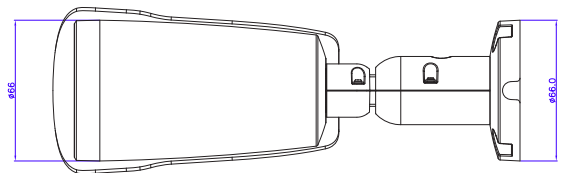

DIMENSIONS

All measurements are in mm.

ORDER CODE

- **AIR3525EL-AHD5M/4** Concept Pro 5MP AHD Enhanced Low Light Fixed External Small Bullet

OTHER PRODUCTS IN THE RANGE

- **AIR3525EL-AHD2M/2.8** Concept Pro Lite 2MP AHD Enhanced Low Light Fixed External Small Bullet Camera
- **AIR3525EL-AHD5M/2.8** Concept Pro 5MP AHD Enhanced Low Light Fixed External Small Bullet Camera
- **AIR3525EL-AHD2M/4** Concept Pro Lite 2MP AHD Enhanced Low Light Fixed External Small Bullet Camera (4mm)