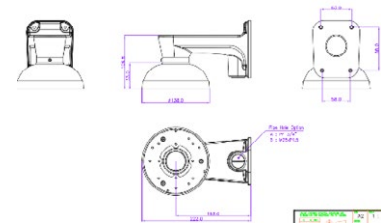

DIMENSIONS

All measurements are in mm.

ORDER CODE

- **AIR3525EL-AHD5M/4** Concept Pro 5MP AHD Enhanced Low Light Fixed External Small Bullet

OTHER PRODUCTS IN THE RANGE

- **AIR3525EL-AHD2M/2.8** Concept Pro Lite 2MP AHD Enhanced Low Light Fixed External Small Bullet Camera
- **AIR3525EL-AHD5M/2.8** Concept Pro 5MP AHD Enhanced Low Light Fixed External Small Bullet Camera
- **AIR3525EL-AHD2M/4** Concept Pro Lite 2MP AHD Enhanced Low Light Fixed External Small Bullet Camera (4mm)

Concept Pro Small Junction Box

CP-PM-1-V2-G

Concept Pro Small Pendant Mount

CP-WM-1-V2-G

Concept Pro Small Wall Mount

CP-PLM-V2

Concept Pro Pole Mount
(can be combined with CP-BASE-1-V2)

CP-CM-V2