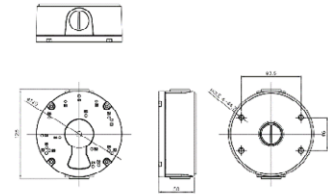

AIR3525EL-AHD5M/4

Concept Pro 5MP AHD Enhanced Low Light Fixed External Small Bullet Camera (4mm)

Concept Pro

ACCESSORIES

DIMENSIONS

CP-BASE-1-V2-G

Concept Pro Small Junction Box