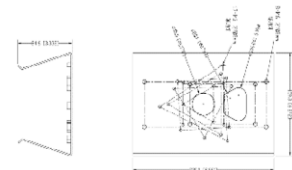

Concept Pro Small Junction Box

CP-PM-1-V2-G

Concept Pro Small Pendant Mount

CP-WM-1-V2-G

Concept Pro Small Wall Mount

CP-PLM-V2

Concept Pro Pole Mount
(can be combined with CP-BASE-1-V2)

CP-CM-V2