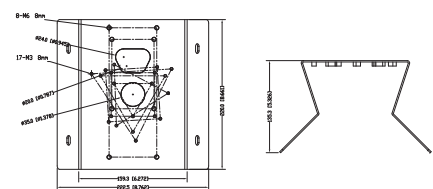

CP-CM-V2

Concept Pro Corner Mount
(can be combined with CP-BASE-1-V2)

COMPATIBLE WITH

CONCEPT PRO
AHD RECORDING
RANGE