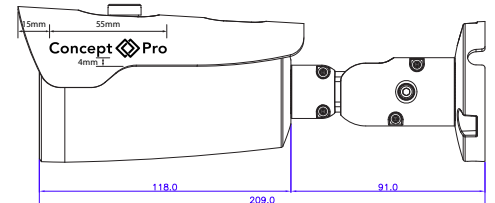

DIMENSIONS

All measurements are in mm.

ORDER CODE

- **AIR3525EL-AHD5M/4** Concept Pro 5MP AHD Enhanced Low Light Fixed External Small Bullet

OTHER PRODUCTS IN THE RANGE

- **AIR3525EL-AHD2M/2.8** Concept Pro Lite 2MP AHD Enhanced Low Light Fixed External Small Bullet Camera
- **AIR3525EL-AHD5M/2.8** Concept Pro 5MP AHD Enhanced Low Light Fixed External Small Bullet Camera
- **AIR3525EL-AHD2M/4** Concept Pro Lite 2MP AHD Enhanced Low Light Fixed External Small Bullet Camera (4mm)