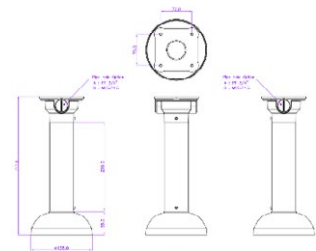

DIMENSIONS

All measurements are in mm.

ORDER CODE

- **AIR3525EL-AHD5M/4** Concept Pro 5MP AHD Enhanced Low Light Fixed External Small Bullet

OTHER PRODUCTS IN THE RANGE

- **AIR3525EL-AHD2M/2.8** Concept Pro Lite 2MP AHD Enhanced Low Light Fixed External Small Bullet Camera
- **AIR3525EL-AHD5M/2.8** Concept Pro 5MP AHD Enhanced Low Light Fixed External Small Bullet Camera
- **AIR3525EL-AHD2M/4** Concept Pro Lite 2MP AHD Enhanced Low Light Fixed External Small Bullet Camera (4mm)

COMPATIBLE WITH

CONCEPT PRO AHD RECORDING RANGE

AIR3525EL-AHD5M/4

Concept Pro 5MP AHD Enhanced Low Light Fixed External Small Bullet Camera (4mm)

Concept Pro

ACCESSORIES

DIMENSIONS

CP-BASE-1-V2-G

Concept Pro Small Junction Box

CP-PM-1-V2-G

Concept Pro Small Pendant Mount

CP-WM-1-V2-G

Concept Pro Small Wall Mount

CP-PLM-V2

Concept Pro Pole Mount
(can be combined with CP-BASE-1-V2)

CP-CM-V2