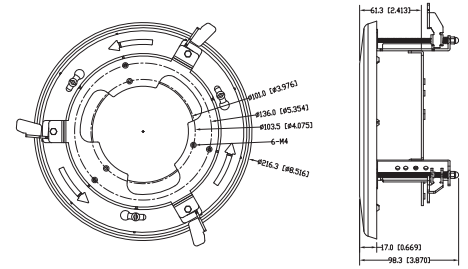

COMPATIBLE
WITH

CONCEPT PRO
AHD RECORDING
RANGE

CBP6325IREL-AHD5M-Z

Concept Pro 5MP 4-in-1 Analogue
Motorised Zoom Internal Dome Camera

ACCESSORIES

DIMENSIONS

CP-TM-2-V2

Concept Pro Large
In-ceiling/Tile Mount