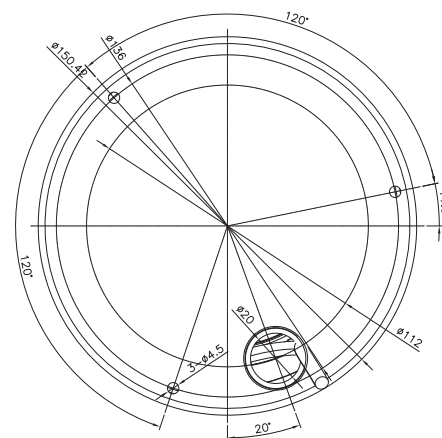

DIMENSIONS

ORDER CODE

- **CBP6325IREL-AHD5M-Z** Concept Pro 5MP 4-in-1 Analogue Motorised Zoom Internal Dome Camera

OTHER PRODUCTS IN THE RANGE

- **CBP6325EL-AHD2M** Concept Pro Lite 2MP 4-in-1 Analogue Varifocal Internal Dome Camera
- **CBP6325IREL-AHD2M** Concept Pro Lite 2MP 4-in-1 Analogue Varifocal Internal Dome Camera
- **CBP6325IREL-AHD5M** Concept Pro 5MP 4-in-1 Analogue Varifocal Internal Dome Camera

RECOMMENDED ACCESSORIES

- **CP-BASE-2-V2** Concept Pro Large Junction Box
- **CP-PM-2-V2** Concept Pro Large Pendant Mount Bracket
- **CP-WM-2-V2** Concept Pro Large Wall Mount Bracket
- **CP-TM-2-V2** Concept Pro Large In-ceiling/Tile Mount
- **CP-PLM-V2** Concept Pro Pole Mount Bracket
- **CP-CM-V2** Concept Pro Corner Mount Bracket
- **RG59K-100** RG59 Coaxial Cable 100m (Black)
- **RG59K-500** RG59 Coaxial Cable 500m (Black)

COMPATIBLE
WITH

CONCEPT PRO
AHD RECORDING
RANGE