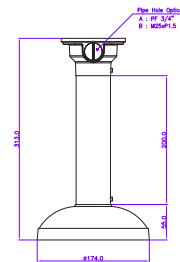

COMPATIBLE
WITH

CONCEPT PRO
AHD RECORDING
RANGE

CBP6325IREL-AHD5M-Z

Concept Pro 5MP 4-in-1 Analogue
Motorised Zoom Internal Dome Camera

ACCESSORIES

DIMENSIONS

CP-TM-2-V2

Concept Pro Large
In-ceiling/Tile Mount

CP-BASE-2-V2

Concept Pro Large
Junction Box

CP-PM-2-V2

Concept Pro Large
Pendant Mount

CP-WM-2-V2

Concept Pro Large
Wall Mount

CP-PLM-V2

Concept Pro Pole Mount
(can be combined with
CP-BASE-2-V2)