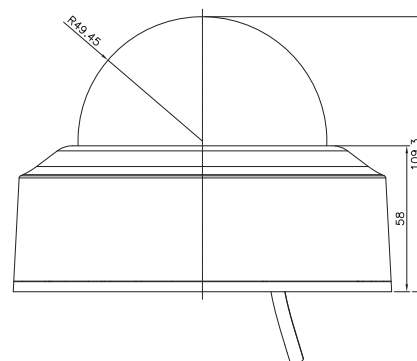

DIMENSIONS

ORDER CODE

- **CBP6325IREL-AHD5M-Z** Concept Pro 5MP 4-in-1 Analogue Motorised Zoom Internal Dome Camera

OTHER PRODUCTS IN THE RANGE

- **CBP6325EL-AHD2M** Concept Pro Lite 2MP 4-in-1 Analogue Varifocal Internal Dome Camera
- **CBP6325IREL-AHD2M** Concept Pro Lite 2MP 4-in-1 Analogue Varifocal Internal Dome Camera
- **CBP6325IREL-AHD5M** Concept Pro 5MP 4-in-1 Analogue Varifocal Internal Dome Camera

RECOMMENDED ACCESSORIES

- **CP-BASE-2-V2** Concept Pro Large Junction Box
- **CP-PM-2-V2** Concept Pro Large Pendant Mount Bracket
- **CP-WM-2-V2** Concept Pro Large Wall Mount Bracket
- **CP-TM-2-V2** Concept Pro Large In-ceiling/Tile Mount
- **CP-PLM-V2** Concept Pro Pole Mount Bracket
- **CP-CM-V2** Concept Pro Corner Mount Bracket
- **RG59K-100** RG59 Coaxial Cable 100m (Black)
- **RG59K-500** RG59 Coaxial Cable 500m (Black)

COMPATIBLE
WITH

CONCEPT PRO
AHD RECORDING
RANGE