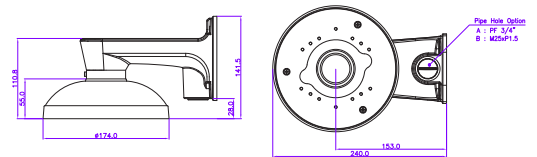

CP-BASE-2-V2

Concept Pro Large
Junction Box

CP-PM-2-V2

Concept Pro Large
Pendant Mount

CP-WM-2-V2

Concept Pro Large
Wall Mount

CP-PLM-V2

Concept Pro Pole Mount
(can be combined with
CP-BASE-2-V2)