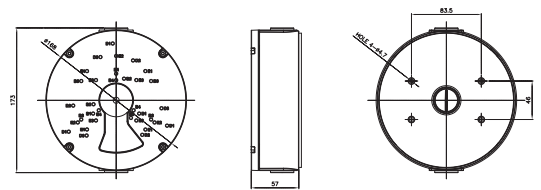

CP-BASE-2-V2

Concept Pro Large
Junction Box