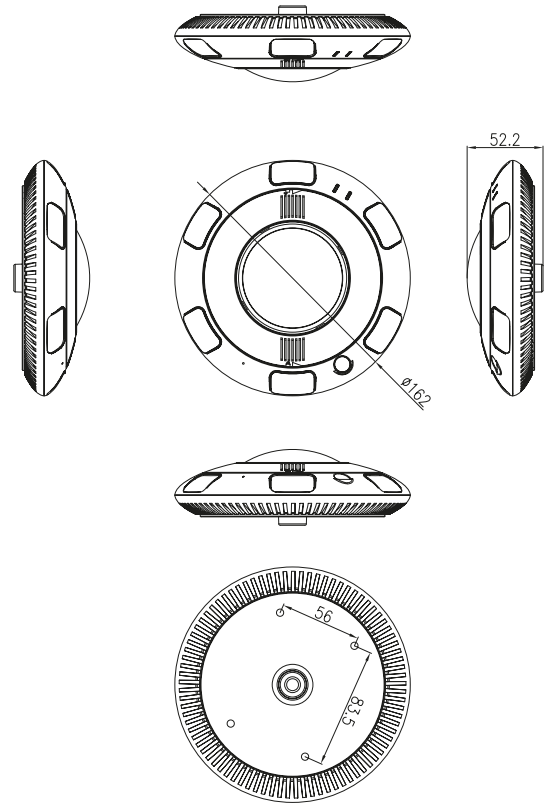

NETWORK

Network Protocols:	IPv4, 802.1x, HTTP, HTTPS, TCP/IP, UDP/IP, RTSP, DHCP, NTP, RTP/RTCP, PPPoE, SMTP, DNS, UPnP, FTP, ICMP, IGMP, Unicast and Multicast
Alarm Trigger	Motion detection, Network disconnect, Disk alarm, I/O alarm
RTSP Video	Standard RFC2326, Support QuickTime / VLC Player.
Security	User security authentication, Reset, Hardware Watch Dog
Web Language	English, Chinese, Polish, Italian, Portuguese, Spanish, Russian, French
System Compatibility	Onvif V17.06 (Profile S)

INTERFACE

Ethernet	1 Ethernet (10/100 Base-T) RJ-45 Connector
Microphone	Yes (Built-in)
Audio I/O	1ch Audio In, 1ch Audio Out
Alarm I/O	1ch Alarm In, 1ch Alarm Out
RS485	N/A
Service Video Output	Yes
Reset Button	Yes
Edge Storage	Micro SD/SDHC/SDXC slot, Max 128GB

GENERAL

Power Supply	DC12V/POE/AC24V
Power Consumption	5W IR LED OFF; 8W IR LED ON
Operating Temperature	Starting Temperature: -30 °C ~ 60 °C (-22 °F ~ 140 °F) Working Temperature: -40 °C ~ 60 °C (-40 °F ~ 140 °F)
Operating Humidity	0% - 90% RH
Ingress Protection	IP66
Impact Protection	IK10
Approvals	CE / FCC
Product Dimensions	Ø160*46.8mm
Product Weight	850g

DIMENSIONS