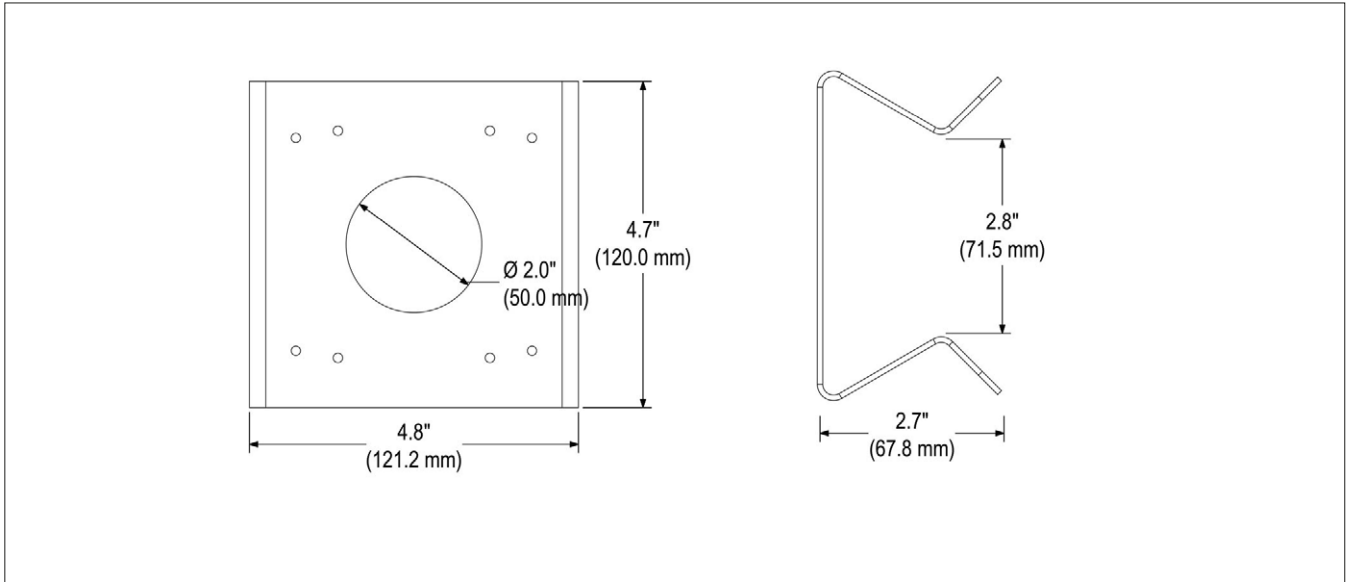

MOUNTING OPTIONS

DIMENSIONS

CBP360-CORNERV2

Corner Mount for CBP360-IP