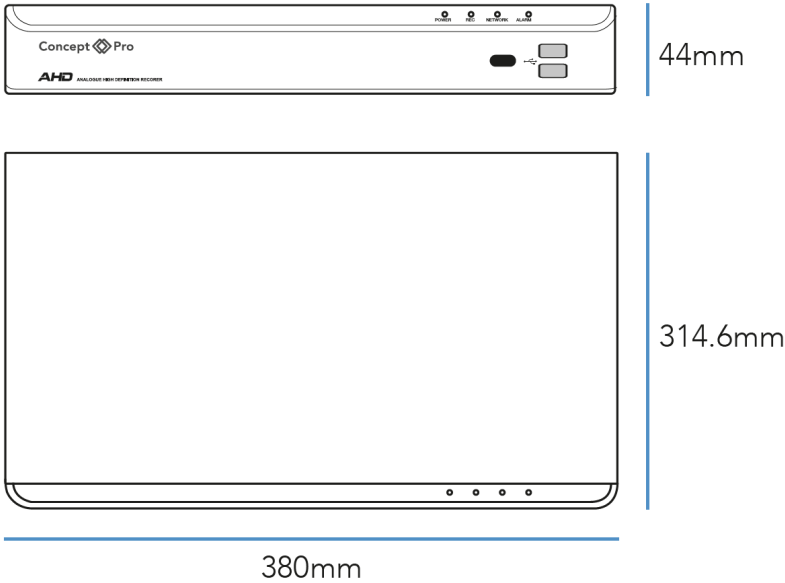

VXH8AHD-8

Concept Pro 8 Channel 8MP Hybrid DVR

Concept  Pro

DIMENSIONS

ORDER CODES

- VXH8AHD-8/1000 Concept Pro 8 Channel 8MP Hybrid DVR 1TB
- VXH8AHD-8/2000 Concept Pro 8 Channel 8MP Hybrid DVR 2TB
- VXH8AHD-8/3000 Concept Pro 8 Channel 8MP Hybrid DVR 3TB
- VXH8AHD-8/4000 Concept Pro 8 Channel 8MP Hybrid DVR 4TB
- VXH8AHD-8/6000 Concept Pro 8 Channel 8MP Hybrid DVR 6TB
- VXH8AHD-8/8000 Concept Pro 8 Channel 8MP Hybrid DVR 8TB
- VXH8AHD-8/10000 Concept Pro 8 Channel 8MP Hybrid DVR 10TB
- VXH8AHD-8/12000 Concept Pro 8 Channel 8MP Hybrid DVR 12TB
- VXH8AHD-8/16000 Concept Pro 8 Channel 8MP Hybrid DVR 16TB
- VXH8AHD-8/20000 Concept Pro 8 Channel 8MP Hybrid DVR 20TB
- VXH8AHD-8/24000 Concept Pro 8 Channel 8MP Hybrid DVR 24TB