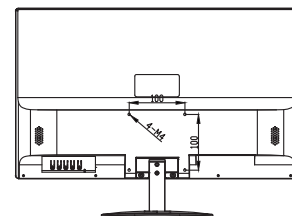

### DIMENSIONS

	19.5"	21.5"
<b>Size</b>	19.5"	21.5"
<b>Screen Type</b>	LED Backlight	LED Backlight
<b>Maximum Resolution</b>	1600x900	1920x1080
<b>Aspect Ratio</b>	16:9	16:9
<b>Video System</b>	PAL / NTSC	PAL / NTSC
<b>Pixel Pitch</b>	0.27x0.27mm	0.25x0.25mm
<b>Contrast Ratio</b>	1000:1	1000:1
<b>Brightness</b>	250CD/M2	250CD/M2
<b>Start Up Time</b>	5ms	5ms
<b>Viewing Angle</b>	178/170	178/178
<b>Display Colours</b>	16.7M	16.7M
<b>TV Lines</b>	900 Lines	1080 Lines
<b>PC Compatible Frequency</b>	25/30/50/60 fps	25/30/50/60 fps
<b>Picture in Picture</b>	N/A	N/A
<b>On Screen Menu</b>	Yes	Yes
<b>Languages</b>	English, Chinese, Italian, German, French, Russian, Spanish, Portuguese, Japanese, Korean, Dutch, Poland, Swedish, Finnish ,	English, Chinese, Italian, German, French, Russian, Spanish, Portuguese, Japanese, Korean, Dutch, Poland, Swedish, Finnish ,
<b>3D Comb Filter</b>	N/A	N/A
<b>3D Noise Reduction</b>	N/A	N/A
<b>MAX HDMI</b>	6m	6m
<b>Auto Adjust Resolution</b>	Yes	Yes
<b>Case Type</b>	Robust Plastic	Robust Plastic
<b>Protective Screen Cover</b>	N/A	N/A
<b>Bezel Thickness</b>	Left/Right 16mm/ Top18mm Bottom 21mm	Left/Right 16mm/ Top18mm Bottom 21mm
<b>Colour</b>	Black	Black
<b>VESA Standard Mount</b>	100mm x 100mm	100mm x 100mm
<b>Stand Type</b>	Desktop (removable)	Desktop (removable)
<b>Button Type</b>	Auto , Menu, Volume +/-, Channel +/-, Power	Auto , Menu, Volume +/-, Channel +/-, Power
<b>Button Position</b>	Rear panel, bottom right corner	Rear panel, bottom right corner
<b>Remote Control</b>	N/A	N/A
<b>Video Inputs</b>	VGA,HDMI	VGA,HDMI
<b>Output</b>	N/A	N/A
<b>Audio Interface</b>	N/A	N/A
<b>Speaker</b>	2x2.5W	2x2.5W
<b>Power Adapter</b>	AC110~220V	AC110~220V
<b>Supply Voltage</b>	DC12V	DC12V
<b>Power Consumption</b>	< 18W	<21W
<b>Operating Humidity</b>	5%~80%	5%~80%
<b>Operating Temperature</b>	0~40°	0~40°
<b>Packing Dimensions</b>	505x350x110mm	548x370x110mm
<b>NET Weight</b>	2.7kg	3.0kg
<b>GROSS Weight</b>	3.4kg	3.9kg
<b>Certification</b>	FCC, CE, RoHS	FCC, CE, RoHS
<b>Accessories</b>	Power adapter, Kettle lead, User manual, HDMI cable	Power adapter, Kettle lead, User manual, HDMI cable