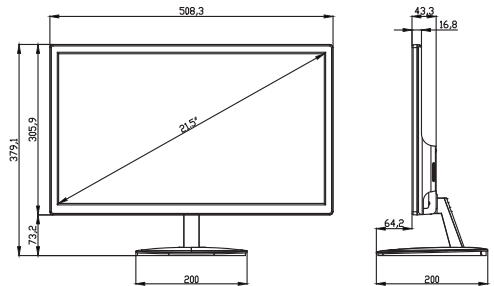

### DIMENSIONS

	19.5"	21.5"
<b>Size</b>	19.5"	21.5"
<b>Screen Type</b>	LED Backlight	LED Backlight
<b>Maximum Resolution</b>	1600x900	1920x1080
<b>Aspect Ratio</b>	16:9	16:9
<b>Video System</b>	PAL / NTSC	PAL / NTSC
<b>Pixel Pitch</b>	0.27x0.27mm	0.25x0.25mm
<b>Contrast Ratio</b>	1000:1	1000:1
<b>Brightness</b>	250CD/M2	250CD/M2
<b>Start Up Time</b>	5ms	5ms
<b>Viewing Angle</b>	178/170	178/178
<b>Display Colours</b>	16.7M	16.7M
<b>TV Lines</b>	900 Lines	1080 Lines
<b>PC Compatible Frequency</b>	25/30/50/60 fps	25/30/50/60 fps
<b>Picture in Picture</b>	N/A	N/A
<b>On Screen Menu</b>	Yes	Yes
<b>Languages</b>	English, Chinese, Italian, German, French, Russian, Spanish, Portuguese, Japanese, Korean, Dutch, Poland, Swedish, Finnish ,	English, Chinese, Italian, German, French, Russian, Spanish, Portuguese, Japanese, Korean, Dutch, Poland, Swedish, Finnish ,
<b>3D Comb Filter</b>	N/A	N/A
<b>3D Noise Reduction</b>	N/A	N/A
<b>MAX HDMI</b>	6m	6m
<b>Auto Adjust Resolution</b>	Yes	Yes
<b>Case Type</b>	Robust Plastic	Robust Plastic
<b>Protective Screen Cover</b>	N/A	N/A
<b>Bezel Thickness</b>	Left/Right 16mm/ Top18mm Bottom 21mm	Left/Right 16mm/ Top18mm Bottom 21mm
<b>Colour</b>	Black	Black
<b>VESA Standard Mount</b>	100mm x 100mm	100mm x 100mm
<b>Stand Type</b>	Desktop (removable)	Desktop (removable)
<b>Button Type</b>	Auto , Menu, Volume +/-, Channel +/-, Power	Auto , Menu, Volume +/-, Channel +/-, Power
<b>Button Position</b>	Rear panel, bottom right corner	Rear panel, bottom right corner
<b>Remote Control</b>	N/A	N/A
<b>Video Inputs</b>	VGA,HDMI	VGA,HDMI
<b>Output</b>	N/A	N/A
<b>Audio Interface</b>	N/A	N/A
<b>Speaker</b>	2x2.5W	2x2.5W
<b>Power Adapter</b>	AC110~220V	AC110~220V
<b>Supply Voltage</b>	DC12V	DC12V
<b>Power Consumption</b>	< 18W	<21W
<b>Operating Humidity</b>	5%~80%	5%~80%
<b>Operating Temperature</b>	0~40°	0~40°
<b>Packing Dimensions</b>	505x350x110mm	548x370x110mm
<b>NET Weight</b>	2.7kg	3.0kg
<b>GROSS Weight</b>	3.4kg	3.9kg
<b>Certification</b>	FCC, CE, RoHS	FCC, CE, RoHS
<b>Accessories</b>	Power adapter, Kettle lead, User manual, HDMI cable	Power adapter, Kettle lead, User manual, HDMI cable