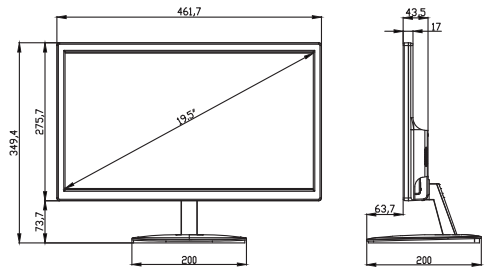

### DIMENSIONS

	19.5"	21.5"
<b>Size</b>	19.5"	21.5"
<b>Screen Type</b>	LED Backlight	LED Backlight
<b>Maximum Resolution</b>	1600x900	1920x1080
<b>Aspect Ratio</b>	16:9	16:9
<b>Video System</b>	PAL / NTSC	PAL / NTSC
<b>Pixel Pitch</b>	0.27x0.27mm	0.25x0.25mm
<b>Contrast Ratio</b>	1000:1	1000:1
<b>Brightness</b>	250CD/M2	250CD/M2
<b>Start Up Time</b>	5ms	5ms
<b>Viewing Angle</b>	178/170	178/178
<b>Display Colours</b>	16.7M	16.7M
<b>TV Lines</b>	900 Lines	1080 Lines
<b>PC Compatible Frequency</b>	25/30/50/60 fps	25/30/50/60 fps
<b>Picture in Picture</b>	N/A	N/A
<b>On Screen Menu</b>	Yes	Yes
<b>Languages</b>	English, Chinese, Italian, German, French, Russian, Spanish, Portuguese, Japanese, Korean, Dutch, Poland, Swedish, Finnish ,	English, Chinese, Italian, German, French, Russian, Spanish, Portuguese, Japanese, Korean, Dutch, Poland, Swedish, Finnish ,
<b>3D Comb Filter</b>	N/A	N/A
<b>3D Noise Reduction</b>	N/A	N/A
<b>MAX HDMI</b>	6m	6m
<b>Auto Adjust Resolution</b>	Yes	Yes
<b>Case Type</b>	Robust Plastic	Robust Plastic
<b>Protective Screen Cover</b>	N/A	N/A
<b>Bezel Thickness</b>	Left/Right 16mm/ Top18mm Bottom 21mm	Left/Right 16mm/ Top18mm Bottom 21mm
<b>Colour</b>	Black	Black
<b>VESA Standard Mount</b>	100mm x 100mm	100mm x 100mm
<b>Stand Type</b>	Desktop (removable)	Desktop (removable)
<b>Button Type</b>	Auto , Menu, Volume +/-, Channel +/-, Power	Auto , Menu, Volume +/-, Channel +/-, Power
<b>Button Position</b>	Rear panel, bottom right corner	Rear panel, bottom right corner
<b>Remote Control</b>	N/A	N/A
<b>Video Inputs</b>	VGA,HDMI	VGA,HDMI
<b>Output</b>	N/A	N/A
<b>Audio Interface</b>	N/A	N/A
<b>Speaker</b>	2x2.5W	2x2.5W
<b>Power Adapter</b>	AC110~220V	AC110~220V
<b>Supply Voltage</b>	DC12V	DC12V
<b>Power Consumption</b>	< 18W	<21W
<b>Operating Humidity</b>	5%~80%	5%~80%
<b>Operating Temperature</b>	0~40°	0~40°
<b>Packing Dimensions</b>	505x350x110mm	548x370x110mm
<b>NET Weight</b>	2.7kg	3.0kg
<b>GROSS Weight</b>	3.4kg	3.9kg
<b>Certification</b>	FCC, CE, RoHS	FCC, CE, RoHS
<b>Accessories</b>	Power adapter, Kettle lead, User manual, HDMI cable	Power adapter, Kettle lead, User manual, HDMI cable