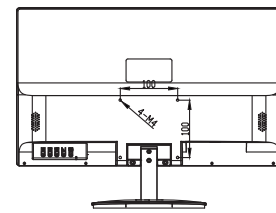

### DIMENSIONS

	19.5"	21.5"
<b>Size</b>	19.5"	21.5"
<b>Screen Type</b>	LED Backlight	LED Backlight
<b>Maximum Resolution</b>	1600x900	1920x1080
<b>Aspect Ratio</b>	16:9	16:9
<b>Video System</b>	PAL / NTSC	PAL / NTSC
<b>Pixel Pitch</b>	0.27x0.27mm	0.25x0.25mm
<b>Contrast Ratio</b>	1000:1	1000:1
<b>Brightness</b>	250CD/M2	250CD/M2
<b>Start Up Time</b>	5ms	5ms
<b>Viewing Angle</b>	178/170	178/178
<b>Display Colours</b>	16.7M	16.7M
<b>TV Lines</b>	900 Lines	1080 Lines
<b>PC Compatible Frequency</b>	25/30/50/60 fps	25/30/50/60 fps
<b>Picture in Picture</b>	N/A	N/A
<b>On Screen Menu</b>	Yes	Yes
<b>Languages</b>	English, Chinese, Italian, German, French, Russian, Spanish, Portuguese, Japanese, Korean, Dutch, Poland, Swedish, Finnish ,	English, Chinese, Italian, German, French, Russian, Spanish, Portuguese, Japanese, Korean, Dutch, Poland, Swedish, Finnish ,
<b>3D Comb Filter</b>	N/A	N/A
<b>3D Noise Reduction</b>	N/A	N/A
<b>MAX HDMI</b>	6m	6m
<b>Auto Adjust Resolution</b>	Yes	Yes
<b>Case Type</b>	Robust Plastic	Robust Plastic
<b>Protective Screen Cover</b>	N/A	N/A
<b>Bezel Thickness</b>	Left/Right 16mm/ Top18mm Bottom 21mm	Left/Right 16mm/ Top18mm Bottom 21mm
<b>Colour</b>	Black	Black
<b>VESA Standard Mount</b>	100mm x 100mm	100mm x 100mm
<b>Stand Type</b>	Desktop (removable)	Desktop (removable)
<b>Button Type</b>	Auto , Menu, Volume +/-, Channel +/-, Power	Auto , Menu, Volume +/-, Channel +/-, Power
<b>Button Position</b>	Rear panel, bottom right corner	Rear panel, bottom right corner
<b>Remote Control</b>	N/A	N/A
<b>Video Inputs</b>	VGA,HDMI	VGA,HDMI
<b>Output</b>	N/A	N/A
<b>Audio Interface</b>	N/A	N/A
<b>Speaker</b>	2x2.5W	2x2.5W
<b>Power Adapter</b>	AC110~220V	AC110~220V
<b>Supply Voltage</b>	DC12V	DC12V
<b>Power Consumption</b>	< 18W	<21W
<b>Operating Humidity</b>	5%~80%	5%~80%
<b>Operating Temperature</b>	0~40°	0~40°
<b>Packing Dimensions</b>	505x350x110mm	548x370x110mm
<b>NET Weight</b>	2.7kg	3.0kg
<b>GROSS Weight</b>	3.4kg	3.9kg
<b>Certification</b>	FCC, CE, RoHS	FCC, CE, RoHS
<b>Accessories</b>	Power adapter, Kettle lead, User manual, HDMI cable	Power adapter, Kettle lead, User manual, HDMI cable