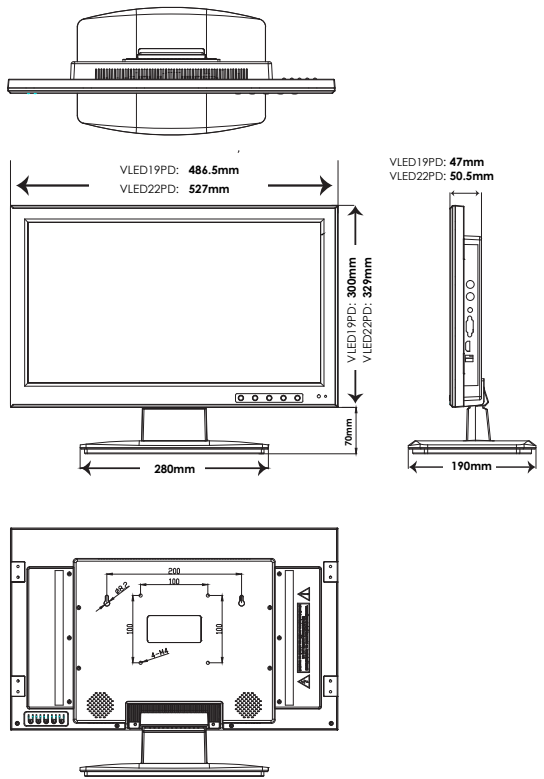

To conserve workspace, the monitor can be easily wall mounted using industry standard VESA mounting equipment.

SPECIFICATION		
Size	19.5" 16:9	21.5" 16:9
Resolution	1920x1080	
Video System	PAL / NTSC	
Brightness	250CD/M2	
Contrast	1000:1	
Response Time	5ms	
Colours	16.7M	
Viewing Angle	170/170	
TV Lines	1000 Lines	
Video Inputs	DVI, VGA, HDMI	
Speaker	2x2.5W	
MAX HDMI	6m	
Power Consumption	<18W	<25W
VESA	100mm x 100mm	
Stand Type	Desktop (removable)	
Button Position	Front panel, bottom edge to the right	
Auto Adjust	Yes	
OSD Control	Yes	
Remote Control	No	
Languages	English, Chinese, Italian, German, French	
Power	AC110~220V	
Supply voltage	DC12V	
Weight (unpacked)	3.4kg	3.9kg
Dimensions (hxxwxd)	300mm x 486.5mm x 47mm	329mm x 527mm x 50.5mm
Operating Humidity	5%~80%	
Operating Temperature	0~40°C	
Accessories	Power adapter, Power cord, User manual, HDMI cable	
Certificate	FCC, CE, RoHS	

### KEY FEATURES

- ◆ 19.5" / 21.5" LED Backlit Screen
- ◆ HD Resolution 1920 x 1080
- ◆ 250CD/M2
- ◆ Stereo Audio
- ◆ BNC, HDMI & VGA inputs
- ◆ 170° Viewing Angle

### DIMENSIONS

### ORDER CODES

- ◆ **VLED19PD** 19.5" LED SCREEN
- ◆ **VLED22PD** 21.5" LED SCREEN