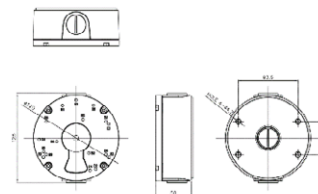

CVP9329IREL-AHD5M CVP9329IREL-AHD5M-G

Concept Pro 5MP 4-in-1 Analogue
Varifocal External Eyeball Camera

Concept Pro

ACCESSORIES

DIMENSIONS

CP-BASE-1-V2

CP-BASE-1-V2-G

Concept Pro Small
Junction Box