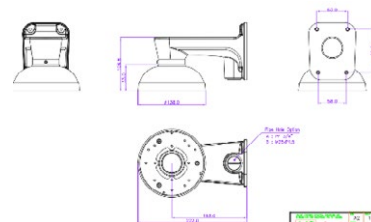

DIMENSIONS

All measurements are in mm.

ORDER CODE

- **CVP9329IREL-AHD5M** Concept Pro 5MP 4-in-1 Analogue Varifocal External Eyeball Camera
- **CVP9329IREL-AHD5M-G** Concept Pro 5MP 4-in-1 Analogue Varifocal External Eyeball Camera (Black Grey)

COMPATIBLE
WITH

CONCEPT PRO
AHD RECORDING
RANGE

CVP9329IREL-AHD5M CVP9329IREL-AHD5M-G

Concept Pro 5MP 4-in-1 Analogue
Varifocal External Eyeball Camera

Concept  Pro

ACCESSORIES

DIMENSIONS

CP-BASE-1-V2

CP-BASE-1-V2-G

Concept Pro Small
Junction Box

CP-PM-1-V2

CP-PM-1-V2-G

Concept Pro Small
Pendant Mount

CP-WM-1-V2

CP-WM-1-V2-G

Concept Pro Small
Wall Mount