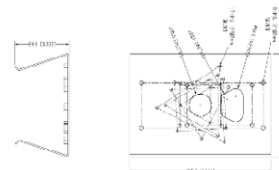

CP-PLM-V2

Concept Pro Pole Mount
(can be combined with
CP-BASE-1-V2)