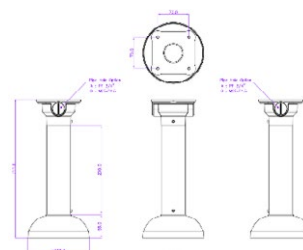

DIMENSIONS

All measurements are in mm.

ORDER CODE

- **CVP9329IREL-AHD5M** Concept Pro 5MP 4-in-1 Analogue Varifocal External Eyeball Camera
- **CVP9329IREL-AHD5M-G** Concept Pro 5MP 4-in-1 Analogue Varifocal External Eyeball Camera (Black Grey)

COMPATIBLE
WITH

CONCEPT PRO
AHD RECORDING
RANGE

CVP9329IREL-AHD5M CVP9329IREL-AHD5M-G

Concept Pro 5MP 4-in-1 Analogue
Varifocal External Eyeball Camera

Concept  Pro

ACCESSORIES

DIMENSIONS

CP-BASE-1-V2

CP-BASE-1-V2-G

Concept Pro Small
Junction Box

CP-PM-1-V2

CP-PM-1-V2-G

Concept Pro Small
Pendant Mount

CP-WM-1-V2

CP-WM-1-V2-G

Concept Pro Small
Wall Mount