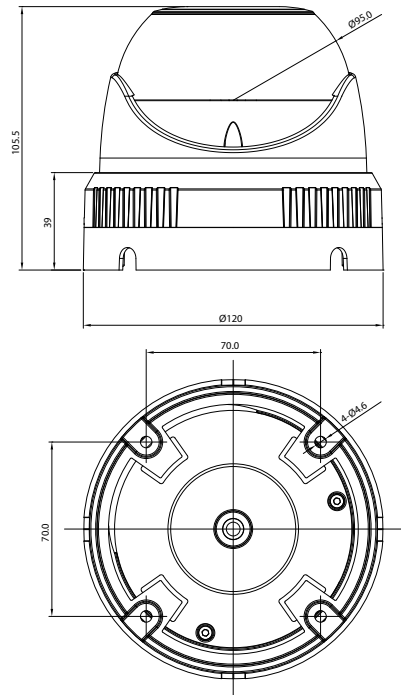

DIMENSIONS

All measurements are in mm.

ORDER CODE

- **CVP9329IREL-AHD5M** Concept Pro 5MP 4-in-1 Analogue Varifocal External Eyeball Camera
- **CVP9329IREL-AHD5M-G** Concept Pro 5MP 4-in-1 Analogue Varifocal External Eyeball Camera (Black Grey)