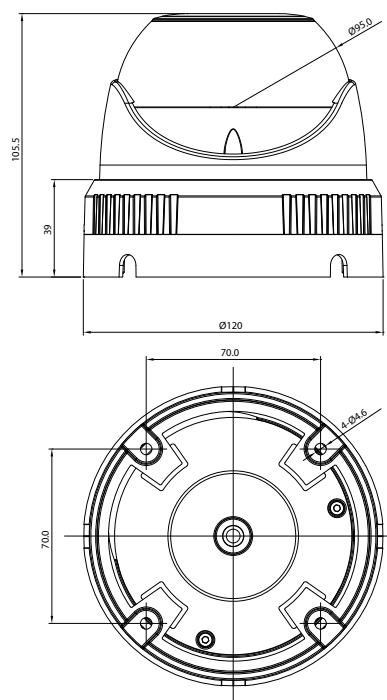

# CVP9329IREL-AHD2M CVP9329IREL-AHD2M-G

Concept Pro Lite 2MP 4-in-1 Analogue  
Varifocal External Eyeball Camera

## DIMENSIONS

All measurements are in mm.

## DIMENSIONS