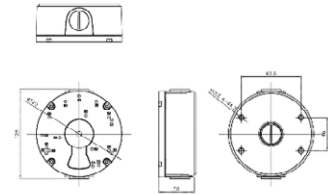

CVP9329IREL-AHD2M CVP9329IREL-AHD2M-G

Concept Pro Lite 2MP 4-in-1 Analogue
Varifocal External Eyeball Camera

Concept Pro

ACCESSORIES

DIMENSIONS

CP-BASE-1-V2

CP-BASE-1-V2-G

Concept Pro Small
Junction Box