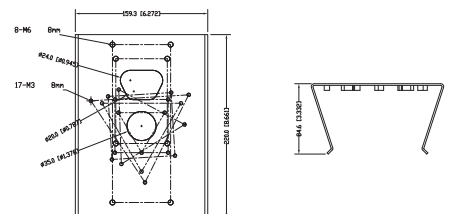

CP-PLM-V2

Concept Pro Pole Mount
(can be combined with
CP-BASE-2-V2)