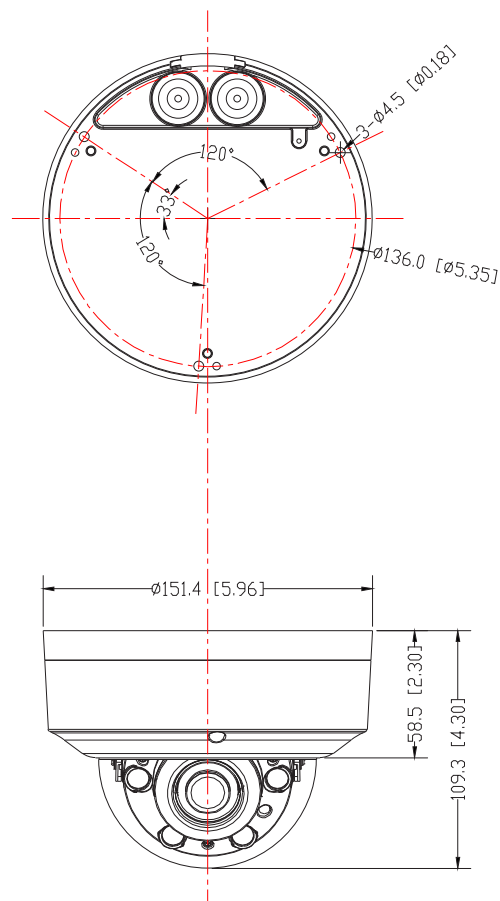

DIMENSIONS

All measurements are in mm.

ORDER CODE

- **CVP9325IREL-AHD5M-Z** • Concept Pro 5MP 4-in-1 Analogue Motorised External Dome Camera

OTHER PRODUCTS IN THE RANGE

- **CVP9325IREL-AHD2M-Z** Concept Pro Lite 2MP 4-in-1 Analogue Motorised External Dome Camera