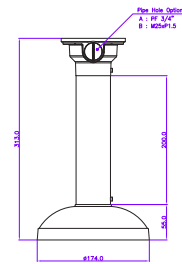

DIMENSIONS

All measurements are in mm.

ORDER CODE

- **CVP9325IREL-AHD5M-Z** • Concept Pro 5MP 4-in-1 Analogue Motorised External Dome Camera

OTHER PRODUCTS IN THE RANGE

- **CVP9325IREL-AHD2M-Z** Concept Pro Lite 2MP 4-in-1 Analogue Motorised External Dome Camera

DIMENSIONS

CP-BASE-2-V2

Concept Pro Large
Junction Box

CP-PM-2-V2

Concept Pro Large
Pendant Mount

CP-WM-2-V2

Concept Pro Large
Wall Mount

CP-PLM-V2