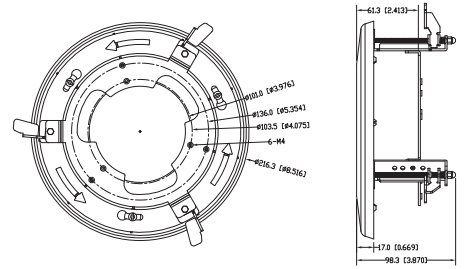

DIMENSIONS

All measurements are in mm.

ORDER CODE

- **CVP9325IREL-AHD5M-Z** • Concept Pro 5MP 4-in-1 Analogue Motorised External Dome Camera

OTHER PRODUCTS IN THE RANGE

- **CVP9325IREL-AHD2M-Z** Concept Pro Lite 2MP 4-in-1 Analogue Motorised External Dome Camera

COMPATIBLE
WITH

CONCEPT PRO
AHD RECORDING
RANGE

CVP9325IREL-AHD5M-Z

Concept Pro 5MP 4-in-1 Analogue
Motorised External Dome Camera

Concept  Pro

ACCESSORIES

CP-TM-2-V2

Concept Pro Large
In-ceiling/Tile Mount

DIMENSIONS

CP-BASE-2-V2

Concept Pro Large
Junction Box

CP-PM-2-V2

Concept Pro Large
Pendant Mount

CP-WM-2-V2

Concept Pro Large
Wall Mount

CP-PLM-V2