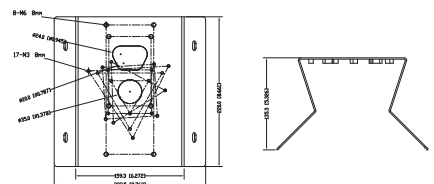

CP-CM-V2

Concept Pro Corner Mount
(can be combined with
CP-BASE-2-V2)

CP-RC-V2

Concept Pro Rain Cap