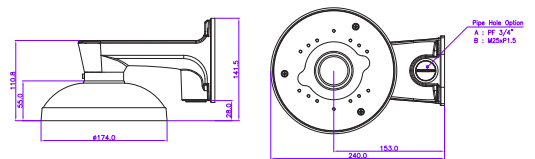

DIMENSIONS

All measurements are in mm.

ORDER CODE

- **CVP9325IREL-AHD5M-Z** • Concept Pro 5MP 4-in-1 Analogue Motorised External Dome Camera

OTHER PRODUCTS IN THE RANGE

- **CVP9325IREL-AHD2M-Z** Concept Pro Lite 2MP 4-in-1 Analogue Motorised External Dome Camera

DIMENSIONS

CP-BASE-2-V2

Concept Pro Large
Junction Box

CP-PM-2-V2

Concept Pro Large
Pendant Mount

CP-WM-2-V2

Concept Pro Large
Wall Mount

CP-PLM-V2