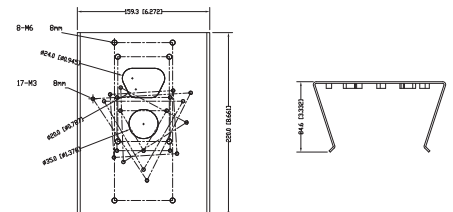

DIMENSIONS

All measurements are in mm.

ORDER CODE

- **CVP9325IREL-AHD2M-Z** Concept Pro Lite 2MP 4-in-1 Analogue Motorised External Dome Camera

OTHER PRODUCTS IN THE RANGE

- **CVP9325IREL-AHD5M-Z** • Concept Pro 5MP 4-in-1 Analogue Motorised External Dome Camera

CP-BASE-2-V2

Concept Pro Large Junction Box

CP-PM-2-V2

Concept Pro Large Pendant Mount

CP-WM-2-V2

Concept Pro Large Wall Mount

CP-PLM-V2

Concept Pro Pole Mount (can be combined with CP-BASE-2-V2)