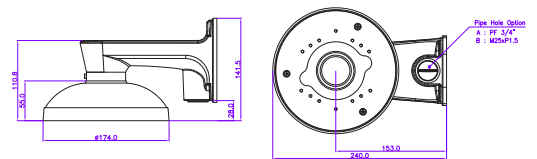

DIMENSIONS

All measurements are in mm.

ORDER CODE

- **CVP9325IREL-AHD2M-Z** Concept Pro Lite 2MP 4-in-1 Analogue Motorised External Dome Camera

OTHER PRODUCTS IN THE RANGE

- **CVP9325IREL-AHD5M-Z** • Concept Pro 5MP 4-in-1 Analogue Motorised External Dome Camera

CP-BASE-2-V2

Concept Pro Large Junction Box

CP-PM-2-V2

Concept Pro Large Pendant Mount

CP-WM-2-V2

Concept Pro Large Wall Mount

CP-PLM-V2

Concept Pro Pole Mount (can be combined with CP-BASE-2-V2)