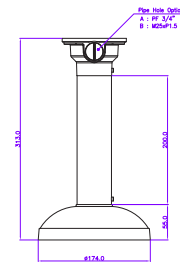

DIMENSIONS

All measurements are in mm.

ORDER CODE

- **CVP9325IREL-AHD2M-Z** Concept Pro Lite 2MP 4-in-1 Analogue Motorised External Dome Camera

OTHER PRODUCTS IN THE RANGE

- **CVP9325IREL-AHD5M-Z** • Concept Pro 5MP 4-in-1 Analogue Motorised External Dome Camera

COMPATIBLE
WITH

CONCEPT PRO
AHD RECORDING
RANGE

CVP9325IREL-AHD2M-Z

Concept Pro Lite 2MP 4-in-1 Analogue Motorised External Dome Camera

ACCESSORIES

DIMENSIONS

CP-TM-2-V2

Concept Pro Large In-ceiling/Tile Mount

CP-BASE-2-V2

Concept Pro Large Junction Box

CP-PM-2-V2

Concept Pro Large Pendant Mount

CP-WM-2-V2

Concept Pro Large Wall Mount

CP-PLM-V2

Concept Pro Pole Mount (can be combined with CP-BASE-2-V2)