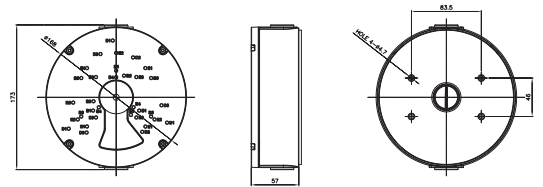

CP-BASE-2-V2

Concept Pro Large Junction Box

CP-PM-2-V2

Concept Pro Large Pendant Mount