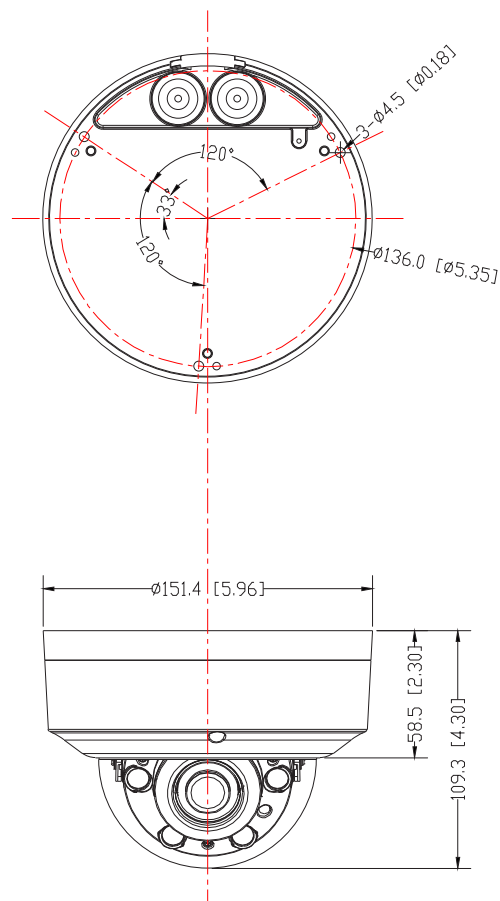

DIMENSIONS

All measurements are in mm.

ORDER CODE

- **CVP9325IREL-AHD2M-Z** Concept Pro Lite 2MP 4-in-1 Analogue Motorised External Dome Camera

OTHER PRODUCTS IN THE RANGE

- **CVP9325IREL-AHD5M-Z** • Concept Pro 5MP 4-in-1 Analogue Motorised External Dome Camera