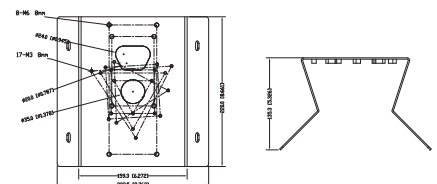

CP-CM-V2

Concept Pro Corner Mount (can be combined with CP-BASE-2-V2)

CP-RC-V2

Concept Pro Rain Cap