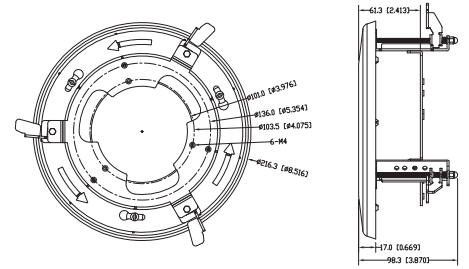

DIMENSIONS

All measurements are in mm.

ORDER CODE

- **CVP9325IREL-AHD2M-Z** Concept Pro Lite 2MP 4-in-1 Analogue Motorised External Dome Camera

OTHER PRODUCTS IN THE RANGE

- **CVP9325IREL-AHD5M-Z** • Concept Pro 5MP 4-in-1 Analogue Motorised External Dome Camera

COMPATIBLE
WITH

CONCEPT PRO
AHD RECORDING
RANGE

CVP9325IREL-AHD2M-Z

Concept Pro Lite 2MP 4-in-1 Analogue Motorised External Dome Camera

ACCESSORIES

DIMENSIONS

CP-TM-2-V2

Concept Pro Large In-ceiling/Tile Mount