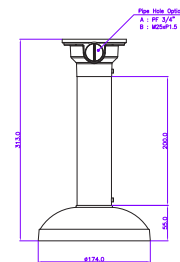

COMPATIBLE
WITH

CONCEPT PRO
IP RECORDING
RANGE

CVP9325DEIREL-IP8M-Z

Concept Pro 8MP IP Enhanced Low Light Motorised External Dome Camera

ACCESSORIES

DIMENSIONS

CP-TM-2-V2

Concept Pro Large In-ceiling/Tile Mount

CP-BASE-2-V2

Concept Pro Large Junction Box

CP-PM-2-V2

Concept Pro Large Pendant Mount

CP-WM-2-V2

Concept Pro Large Wall Mount

CP-PLM-V2

Concept Pro Pole Mount (can be combined with CP-BASE-2-V2)