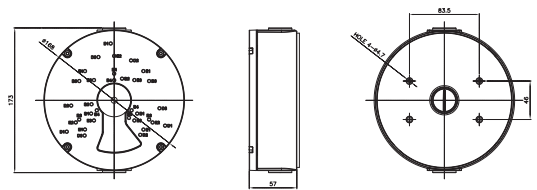

CP-BASE-2-V2

Concept Pro Large Junction Box

CP-PM-2-V2

Concept Pro Large Pendant Mount