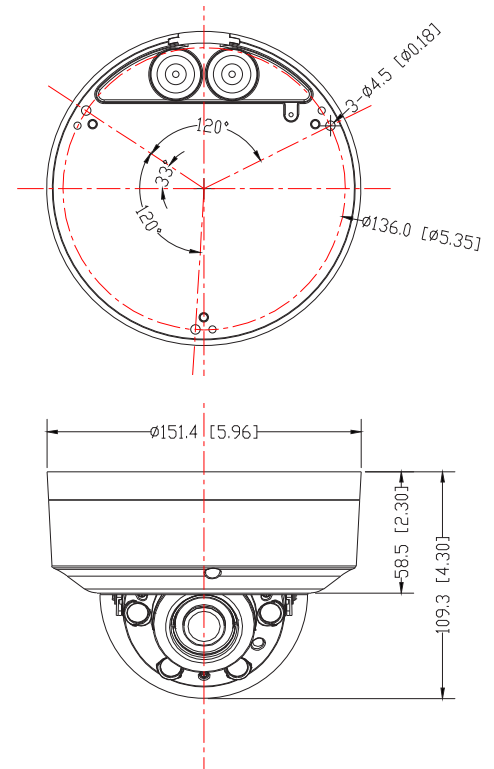

DIMENSIONS

ORDER CODE

- **CVP9325DEIREL-IP8M-Z** Concept Pro 8MP IP Enhanced Low Light Motorised External Dome Camera

OTHER PRODUCTS IN THE RANGE

- **CVP9325DEIR-IP2M-Z** Concept Pro Lite 2MP IP Motorised External Dome Camera
- **CVP9325DEIREL-IP5M-Z** Concept Pro 5MP IP Enhanced Low Light Motorised External Dome Camera
- **CVP9325DPIREL-IP5M-Z** Concept Pro Elite 5MP IP Deep Learning Enhanced Low Light Motorised External Dome Camera

RECOMMENDED ACCESSORIES

- **CP-BASE-2-V2** Concept Pro Large Junction Box
- **CP-PM-2-V2** Concept Pro Large Pendant Mount
- **CP-WM-2-V2** Concept Pro Large Wall Mount
- **CP-PLM-V2** Concept Pro Pole Mount
- **CP-CM-V2** Concept Pro Corner Mount
- **CP-TM-2-V2** Concept Pro Large In-ceiling/Tile Mount
- **CP-RC-V2** Concept Pro Rain Cap
- **CAT6-305** 305m CAT6 Cable (Green)
- **VA-SW4/8/16POE-IP** 4/8/16 Channel PoE Switch

COMPATIBLE
WITH

CONCEPT PRO
IP RECORDING
RANGE