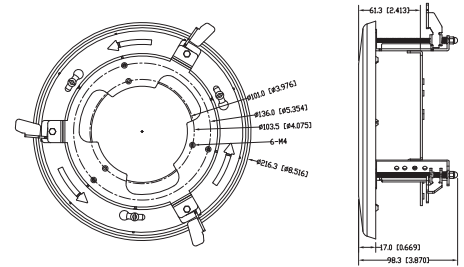

COMPATIBLE
WITH

CONCEPT PRO
IP RECORDING
RANGE

CVP9325DEIREL-IP8M-Z

Concept Pro 8MP IP Enhanced Low Light Motorised External Dome Camera

ACCESSORIES

DIMENSIONS

CP-TM-2-V2

Concept Pro Large In-ceiling/Tile Mount