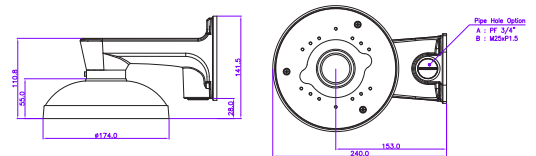

CP-BASE-2-V2

Concept Pro Large Junction Box

CP-PM-2-V2

Concept Pro Large Pendant Mount

CP-WM-2-V2

Concept Pro Large Wall Mount

CP-PLM-V2

Concept Pro Pole Mount (can be combined with CP-BASE-2-V2)