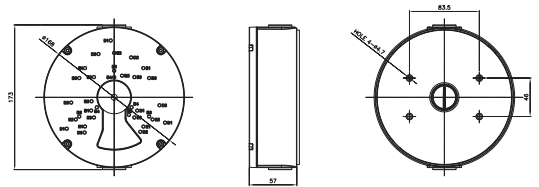

CP-BASE-2-V2

Concept Pro Large Junction Box

CP-PM-2-V2

Concept Pro Large Pendant Mount