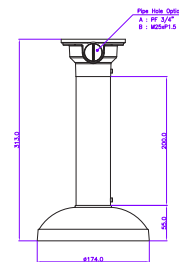

COMPATIBLE
WITH

CONCEPT PRO
IP RECORDING
RANGE

CVP9325DEIREL-IP5M-Z

Concept Pro 5MP IP Enhanced Low Light Motorised External Dome Camera

ACCESSORIES

DIMENSIONS

CP-TM-2-V2

Concept Pro Large In-ceiling/Tile Mount

CP-BASE-2-V2

Concept Pro Large Junction Box

CP-PM-2-V2

Concept Pro Large Pendant Mount

CP-WM-2-V2

Concept Pro Large Wall Mount

CP-PLM-V2

Concept Pro Pole Mount (can be combined with CP-BASE-2-V2)