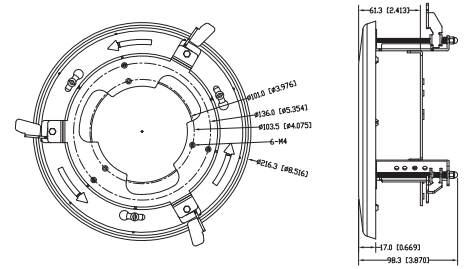

COMPATIBLE
WITH

CONCEPT PRO
IP RECORDING
RANGE

CVP9325DEIREL-IP5M-Z

Concept Pro 5MP IP Enhanced Low Light Motorised External Dome Camera

ACCESSORIES

DIMENSIONS

CP-TM-2-V2

Concept Pro Large In-ceiling/Tile Mount