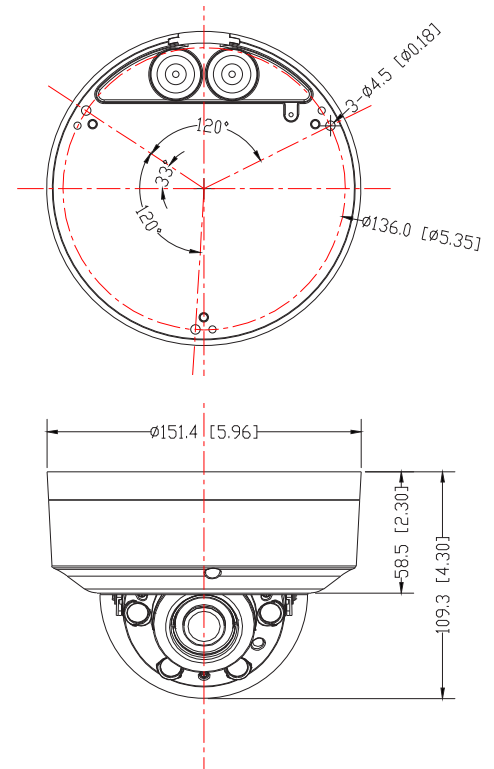

DIMENSIONS

ORDER CODE

- **CVP9325DEIREL-IP5M-Z** Concept Pro 5MP IP Enhanced Low Light Motorised External Dome Camera

OTHER PRODUCTS IN THE RANGE

- **CVP9325DLIREL-IP8M-Z** Concept Pro 8MP IP Deep Learning Motorised External Dome Camera

RECOMMENDED ACCESSORIES

- **CP-BASE-2-V2** Concept Pro Large Junction Box
- **CP-PM-2-V2** Concept Pro Large Pendant Mount
- **CP-WM-2-V2** Concept Pro Large Wall Mount
- **CP-PLM-V2** Concept Pro Pole Mount
- **CP-CM-V2** Concept Pro Corner Mount
- **CP-TM-2-V2** Concept Pro Large In-ceiling/Tile Mount
- **CP-RC-V2** Concept Pro Rain Cap
- **CAT6-305** 305m CAT6 Cable (Green)
- **VA-SW4/8/16POE-IP** 4/8/16 Channel PoE Switch

COMPATIBLE
WITH

CONCEPT PRO
IP RECORDING
RANGE