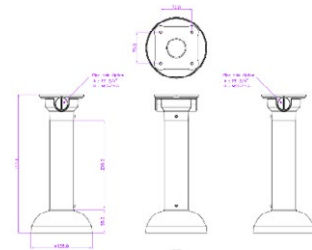

DIMENSIONS

All measurements are in mm.

ORDER CODE

- **CVP5325IREL-AHD5M/2.8** Concept Pro 5MP 4-in-1 Analogue Fixed Compact External Dome

OTHER PRODUCTS IN THE RANGE

- **CVP5325IREL-AHD2M/2.8** Concept Pro Lite 2MP 4-in-1 Analogue Fixed Compact External Dome

COMPATIBLE WITH

CONCEPT PRO
AHD RECORDING
RANGE

CVP5325IREL-AHD2M/2.8

Concept Pro 5MP 4-in-1 AHD Fixed Lens
Compact Vandal Dome Camera

ACCESSORIES

DIMENSIONS

CP-TM-1-V2

Concept Pro Small
In-ceiling/Tile Mount

CP-BASE-1-V2

Concept Pro Small
Junction Box

CP-PM-1-V2

Concept Pro Small
Pendant Mount

CP-WM-1-V2

Concept Pro Small
Wall Mount

CP-PLM-V2

Concept Pro Pole Mount
(can be combined with
CP-BASE-2-V2)