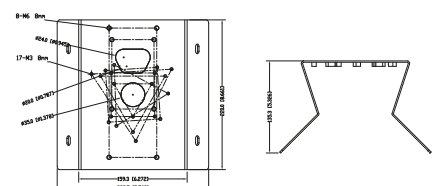

CP-CM-V2

Concept Pro Corner Mount
(can be combined with
CP-BASE-2-V2)

CP-RC-V2

Concept Pro Rain Cap