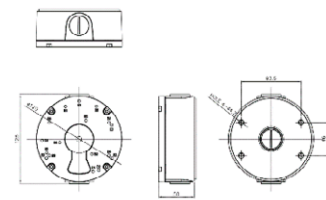

CP-BASE-1-V2

Concept Pro Small
Junction Box