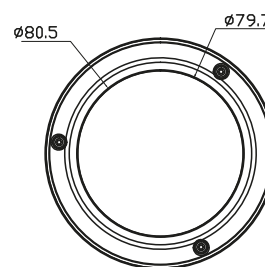

ANALOGUE HD TYPICAL CABLE DISTANCE

	5MP	2MP	720P
COAX (RG59)	UP TO 500M	UP TO 500M	UP TO 500M
CAT5e	UP TO 200M	UP TO 305M	UP TO 350M
CAT6	UP TO 200M	UP TO 305M	UP TO 350M

*Approximate distances calculated using HD MasterBaluns. Actual transmission range will vary depending on type and quality of cable and baluns.

DIMENSIONS

All measurements are in mm.

ORDER CODE

- **CVP5325IREL-AHD5M/2.8** Concept Pro 5MP 4-in-1 Analogue Fixed Compact External Dome

OTHER PRODUCTS IN THE RANGE

- **CVP5325IREL-AHD2M/2.8** Concept Pro Lite 2MP 4-in-1 Analogue Fixed Compact External Dome