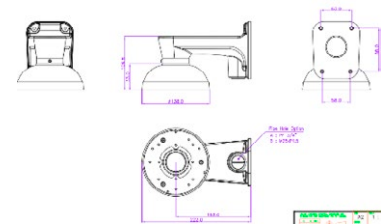

DIMENSIONS

All measurements are in mm.

ORDER CODE

- **CVP5325IREL-AHD5M/2.8** Concept Pro 5MP 4-in-1 Analogue Fixed Compact External Dome

OTHER PRODUCTS IN THE RANGE

- **CVP5325IREL-AHD2M/2.8** Concept Pro Lite 2MP 4-in-1 Analogue Fixed Compact External Dome

CP-BASE-1-V2

Concept Pro Small
Junction Box

CP-PM-1-V2

Concept Pro Small
Pendant Mount

CP-WM-1-V2

Concept Pro Small
Wall Mount

CP-PLM-V2

Concept Pro Pole Mount
(can be combined with
CP-BASE-2-V2)