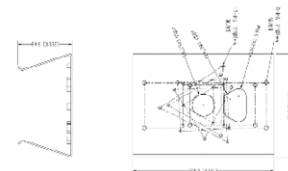

DIMENSIONS

All measurements are in mm.

ORDER CODE

- **CVP5325IREL-AHD5M/2.8** Concept Pro 5MP 4-in-1 Analogue Fixed Compact External Dome

OTHER PRODUCTS IN THE RANGE

- **CVP5325IREL-AHD2M/2.8** Concept Pro Lite 2MP 4-in-1 Analogue Fixed Compact External Dome

CP-BASE-1-V2

Concept Pro Small
Junction Box

CP-PM-1-V2

Concept Pro Small
Pendant Mount

CP-WM-1-V2

Concept Pro Small
Wall Mount

CP-PLM-V2

Concept Pro Pole Mount
(can be combined with
CP-BASE-2-V2)