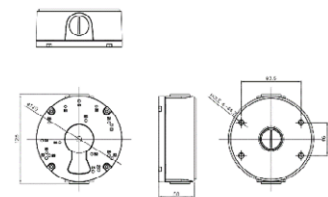

CP-BASE-1-V2

Concept Pro Small Junction Box