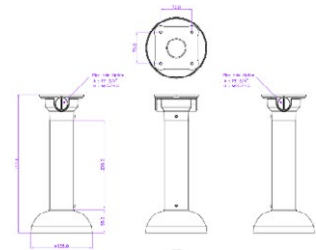

DIMENSIONS

All measurements are in MM

ORDER CODE

- **CVP5325DLIREL-IP8M/2.8** Concept Pro 8MP IP Deep Learning Fixed Compact External Dome Camera

RECOMMENDED ACCESSORIES

- **CP-BASE-1-V2** Concept Pro Small Junction Box
- **CP-PM-1-V2** Concept Pro Small Pendant Mount
- **CP-WM-1-V2** Concept Pro Small Wall Mount
- **CP-TM-1-V2** Concept Pro Small In-ceiling/Tile Mount
- **CP-PLM-V2** Concept Pro Pole Mount
- **CP-CM-V2** Concept Pro Corner Mount

COMPATIBLE WITH

CONCEPT PRO IP RECORDING RANGE

CVP5325DLIREL-IP8M/2.8

Concept Pro 8MP IP Deep Learning Fixed Compact External Dome Camera

ACCESSORIES

CP-TM-1-V2

Concept Pro Small In-ceiling/Tile Mount

DIMENSIONS

CP-BASE-1-V2

Concept Pro Small Junction Box

CP-PM-1-V2

Concept Pro Small Pendant Mount

CP-WM-1-V2

Concept Pro Small Wall Mount

CP-PLM-V2

Concept Pro Pole Mount
(can be combined with CP-BASE-2-V2)