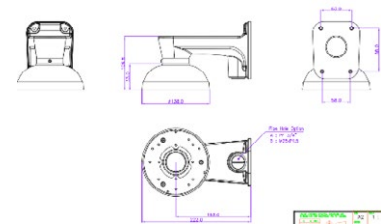

CP-BASE-1-V2

Concept Pro Small Junction Box

CP-PM-1-V2

Concept Pro Small Pendant Mount

CP-WM-1-V2

Concept Pro Small Wall Mount

CP-PLM-V2

Concept Pro Pole Mount
(can be combined with CP-BASE-2-V2)