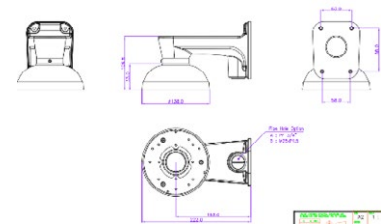

DIMENSIONS

All measurements are in mm.

ORDER CODE

- **CVP5325DEIREL-IP5M/2.8** Concept Pro 5MP IP Enhanced Low Light Fixed Compact External Dome Camera

RECOMMENDED ACCESSORIES

- **CP-BASE-1-V2** Concept Pro Small Junction Box
- **CP-PM-1-V2** Concept Pro Small Pendant Mount
- **CP-WM-1-V2** Concept Pro Small Wall Mount
- **CP-PLM-V2** Concept Pro Pole Mount
- **CP-CM-V2** Concept Pro Corner Mount
- **CP-TM-1-V2** Concept Pro Small In-ceiling/Tile Mount
- **CP-RC-V2** Concept Pro Rain Cap
- **CAT6-305** 305m CAT6 Cable (Green)
- **VA-SW4/8/16POE-IP** 4/8/16 Channel PoE Switch

CP-BASE-1-V2

Concept Pro Small
Junction Box

CP-PM-1-V2

Concept Pro Small
Pendant Mount

CP-WM-1-V2

Concept Pro Small
Wall Mount

CP-PLM-V2

Concept Pro Pole Mount
(can be combined with
CP-BASE-2-V2)