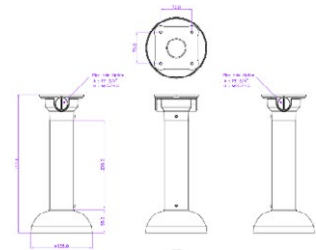

CP-PM-1-V2

Concept Pro Small
Pendant Mount