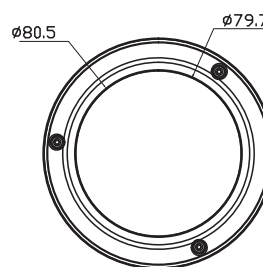

DIMENSIONS

All measurements are in mm.

ORDER CODE

- **CVP5325DEIREL-IP5M/2.8** Concept Pro 5MP IP Enhanced Low Light Fixed Compact External Dome Camera

RECOMMENDED ACCESSORIES

- **CP-BASE-1-V2** Concept Pro Small Junction Box
- **CP-PM-1-V2** Concept Pro Small Pendant Mount
- **CP-WM-1-V2** Concept Pro Small Wall Mount
- **CP-PLM-V2** Concept Pro Pole Mount
- **CP-CM-V2** Concept Pro Corner Mount
- **CP-TM-1-V2** Concept Pro Small In-ceiling/Tile Mount
- **CP-RC-V2** Concept Pro Rain Cap
- **CAT6-305** 305m CAT6 Cable (Green)
- **VA-SW4/8/16POE-IP** 4/8/16 Channel PoE Switch

COMPATIBLE
WITH

CONCEPT PRO
IP RECORDING
RANGE