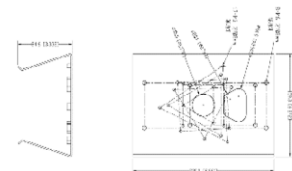

CP-PLM-V2

Concept Pro Pole Mount
(can be combined with
CP-BASE-2-V2)