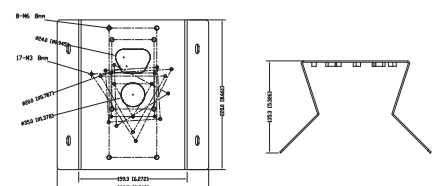

CP-CM-V2

Concept Pro Corner Mount
(can be combined with
CP-BASE-2-V2)

CP-RC-V2

Concept Pro Rain Cap