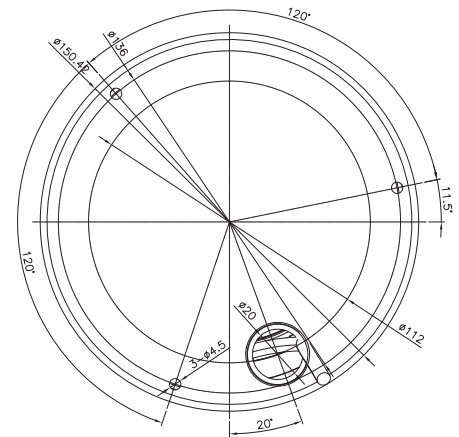

DIMENSIONS

ORDER CODE

- **CBP6325IREL-AHD2M** Concept Pro Lite 2MP 4-in-1 Analogue Varifocal Internal Dome Camera

OTHER PRODUCTS IN THE RANGE

- **CBP6325EL-AHD2M** Concept Pro Lite 2MP 4-in-1 Analogue Varifocal Internal Dome Camera
- **CBP6325IREL-AHD5M** Concept Pro 5MP 4-in-1 Analogue Varifocal Internal Dome Camera
- **CBP6325IREL-AHD5M-Z** Concept Pro 5MP 4-in-1 Analogue Motorised Internal Dome Camera

RECOMMENDED ACCESSORIES

- **CP-BASE-2-V2** Concept Pro Large Junction Box
- **CP-PM-2-V2** Concept Pro Large Pendant Mount Bracket
- **CP-WM-2-V2** Concept Pro Large Wall Mount Bracket
- **CP-TM-2-V2** Concept Pro Large In-ceiling/Tile Mount
- **CP-PLM-V2** Concept Pro Pole Mount Bracket
- **CP-CM-V2** Concept Pro Corner Mount Bracket
- **RG59K-100** RG59 Coaxial Cable 100m (Black)
- **RG59K-500** RG59 Coaxial Cable 500m (Black)

COMPATIBLE
WITH

CONCEPT PRO
AHD RECORDING
RANGE