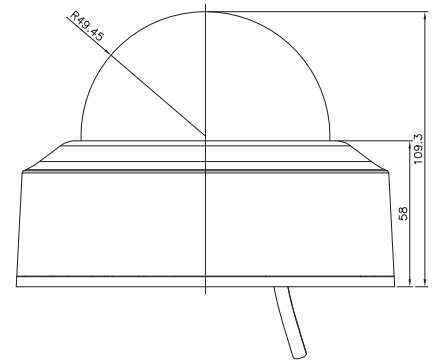

DIMENSIONS

ORDER CODE

- **CBP6325IREL-AHD2M** Concept Pro Lite 2MP 4-in-1 Analogue Varifocal Internal Dome Camera

OTHER PRODUCTS IN THE RANGE

- **CBP6325EL-AHD2M** Concept Pro Lite 2MP 4-in-1 Analogue Varifocal Internal Dome Camera
- **CBP6325IREL-AHD5M** Concept Pro 5MP 4-in-1 Analogue Varifocal Internal Dome Camera
- **CBP6325IREL-AHD5M-Z** Concept Pro 5MP 4-in-1 Analogue Motorised Internal Dome Camera

RECOMMENDED ACCESSORIES

- **CP-BASE-2-V2** Concept Pro Large Junction Box
- **CP-PM-2-V2** Concept Pro Large Pendant Mount Bracket
- **CP-WM-2-V2** Concept Pro Large Wall Mount Bracket
- **CP-TM-2-V2** Concept Pro Large In-ceiling/Tile Mount
- **CP-PLM-V2** Concept Pro Pole Mount Bracket
- **CP-CM-V2** Concept Pro Corner Mount Bracket
- **RG59K-100** RG59 Coaxial Cable 100m (Black)
- **RG59K-500** RG59 Coaxial Cable 500m (Black)

COMPATIBLE
WITH

CONCEPT PRO
AHD RECORDING
RANGE