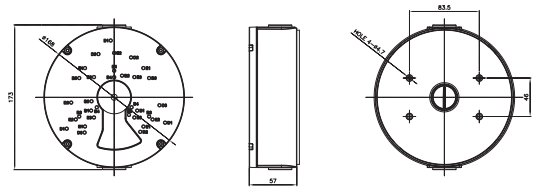

CP-BASE-2-V2

Concept Pro Large
Junction Box