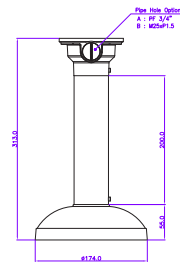

CP-PM-2-V2

Concept Pro Large
Pendant Mount