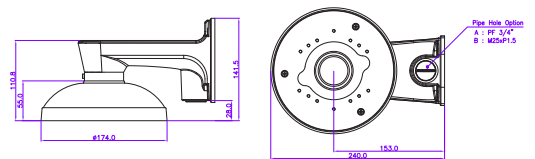

CP-BASE-2-V2

Concept Pro Large
Junction Box

CP-PM-2-V2

Concept Pro Large
Pendant Mount

CP-WM-2-V2

Concept Pro Large
Wall Mount

CP-PLM-V2

Concept Pro Pole Mount
(can be combined with
CP-BASE-2-V2)