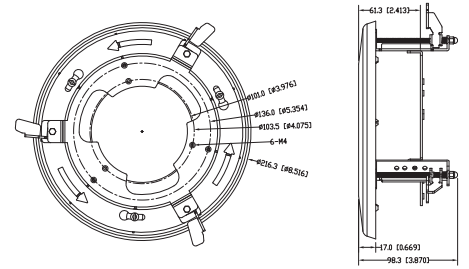

COMPATIBLE
WITH

CONCEPT PRO
IP RECORDING
RANGE

CBP6325DEIREL-IP5M

Concept Pro 5MP IP Enhanced Low Light
Varifocal Internal Dome Camera

ACCESSORIES

DIMENSIONS

CP-TM-2-V2

Concept Pro Large
In-ceiling/Tile Mount