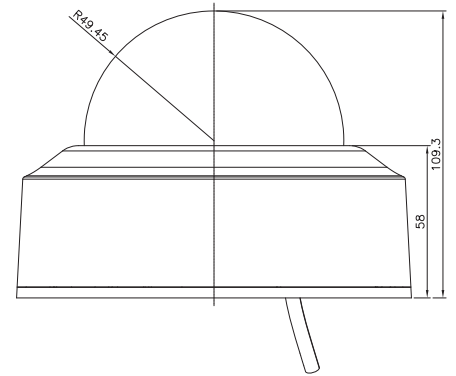

DIMENSIONS

ORDER CODE

- **CBP6325DEIREL-IP5M** Concept Pro 5MP IP Enhanced Low Light Varifocal Internal Dome Camera

OTHER PRODUCTS IN THE RANGE

- **CBP6325DEIR-IP2M** Concept Pro Lite 2MP IP Varifocal Internal Dome Camera

RECOMMENDED ACCESSORIES

- **CP-BASE-2-V2** Concept Pro Large Junction Box
- **CP-PM-2-V2** Concept Pro Large Pendant Mount
- **CP-WM-2-V2** Concept Pro Large Wall Mount
- **CP-PLM-V2** Concept Pro Pole Mount
- **CP-CM-V2** Concept Pro Corner Mount
- **CP-TM-2-V2** Concept Pro Large In-ceiling/Tile Mount
- **CAT6-305 305m** CAT6 Cable (Green)
- **VA-SW4/8/16POE-IP** 4/8/16 Channel PoE Switch

COMPATIBLE
WITH

CONCEPT PRO
IP RECORDING
RANGE