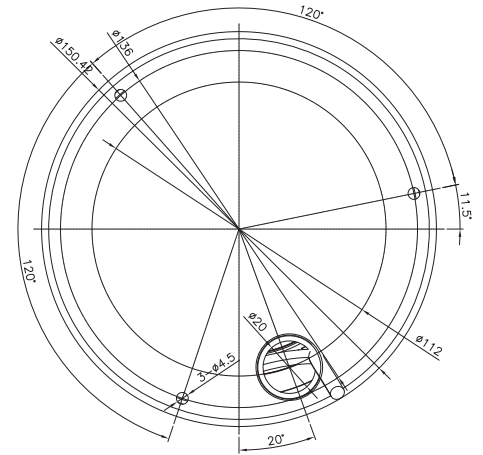

DIMENSIONS

ORDER CODE

- **CBP6325DEIREL-IP5M** Concept Pro 5MP IP Enhanced Low Light Varifocal Internal Dome Camera

OTHER PRODUCTS IN THE RANGE

- **CBP6325DEIR-IP2M** Concept Pro Lite 2MP IP Varifocal Internal Dome Camera

RECOMMENDED ACCESSORIES

- **CP-BASE-2-V2** Concept Pro Large Junction Box
- **CP-PM-2-V2** Concept Pro Large Pendant Mount
- **CP-WM-2-V2** Concept Pro Large Wall Mount
- **CP-PLM-V2** Concept Pro Pole Mount
- **CP-CM-V2** Concept Pro Corner Mount
- **CP-TM-2-V2** Concept Pro Large In-ceiling/Tile Mount
- **CAT6-305 305m** CAT6 Cable (Green)
- **VA-SW4/8/16POE-IP** 4/8/16 Channel PoE Switch

COMPATIBLE
WITH

CONCEPT PRO
IP RECORDING
RANGE