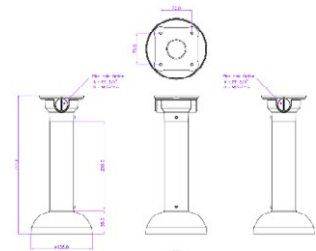

DIMENSIONS

All measurements are in mm.

ORDER CODE

- **AIR8025DLEL-IP8M-Z** Concept Pro 8MP IP Deep Learning Motorised External Large Bullet Camera

OTHER PRODUCTS IN THE RANGE

- **AIR8010DEUL-IP2M-Z** Concept Pro 2MP IP 10x Motorised External Large Bullet Camera
- **AIR8025DEEL-IP5M-Z** Concept Pro 5MP IP Enhanced Low Light Motorised External Large Bullet Camera

COMPATIBLE
WITH

CONCEPT PRO
IP RECORDING
RANGE

AIR8025DLEL-IP8M-Z

Concept Pro 8MP IP Deep Learning
Motorised External Large Bullet Camera

ACCESSORIES

DIMENSIONS

CP-BASE-1-V2-G

Concept Pro Small
Junction Box

CP-PM-1-V2-G

Concept Pro Small
Pendant Mount

CP-WM-1-V2-G

Concept Pro Small
Wall Mount

CP-PLM-V2

Concept Pro Pole Mount
(can be combined with
CP-BASE-1-V2)

CP-CM-V2

Concept Pro Corner Mount
(can be combined with
CP-BASE-1-V2)