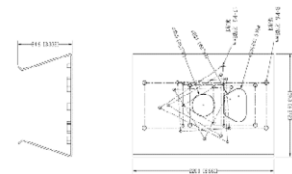

CP-PM-1-V2-G

Concept Pro Small
Pendant Mount

CP-WM-1-V2-G

Concept Pro Small
Wall Mount

CP-PLM-V2

Concept Pro Pole Mount
(can be combined with
CP-BASE-1-V2)

CP-CM-V2

Concept Pro Corner Mount
(can be combined with
CP-BASE-1-V2)