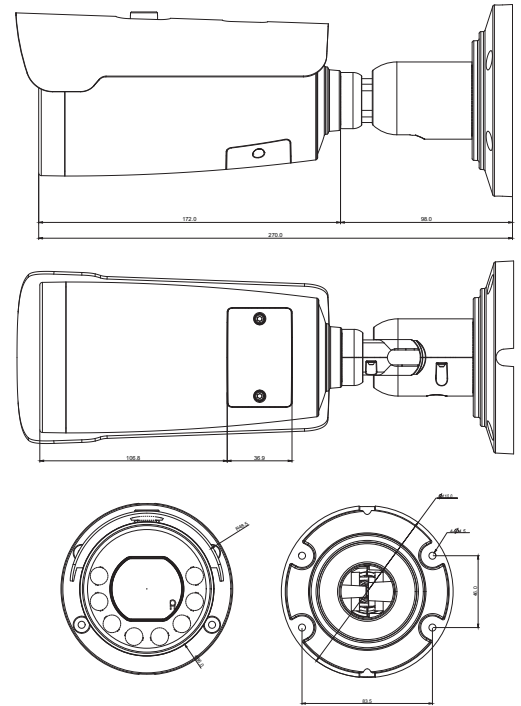

DIMENSIONS

All measurements are in mm.

ORDER CODE

- **AIR8025DLEL-IP8M-Z** Concept Pro 8MP IP Deep Learning Motorised External Large Bullet Camera

OTHER PRODUCTS IN THE RANGE

- **AIR8010DEUL-IP2M-Z** Concept Pro 2MP IP 10x Motorised External Large Bullet Camera
- **AIR8025DEEL-IP5M-Z** Concept Pro 5MP IP Enhanced Low Light Motorised External Large Bullet Camera