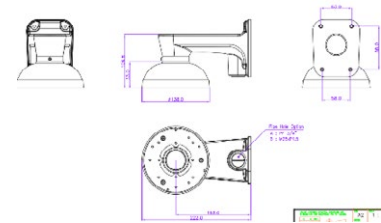

CP-WM-1-V2-G

Concept Pro Small
Wall Mount