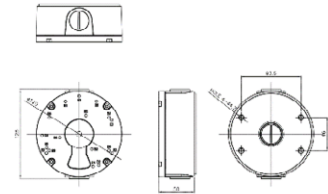

DIMENSIONS

All measurements are in mm.

ORDER CODE

- **AIR8025DLEL-IP8M-Z** Concept Pro 8MP IP Deep Learning Motorised External Large Bullet Camera

OTHER PRODUCTS IN THE RANGE

- **AIR8010DEUL-IP2M-Z** Concept Pro 2MP IP 10x Motorised External Large Bullet Camera
- **AIR8025DEEL-IP5M-Z** Concept Pro 5MP IP Enhanced Low Light Motorised External Large Bullet Camera

COMPATIBLE
WITH

CONCEPT PRO
IP RECORDING
RANGE

AIR8025DLEL-IP8M-Z

Concept Pro 8MP IP Deep Learning
Motorised External Large Bullet Camera

ACCESSORIES

DIMENSIONS

CP-BASE-1-V2-G

Concept Pro Small
Junction Box