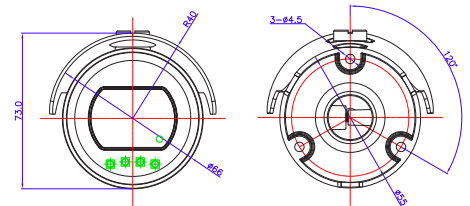

# AIR3525EL-AHD2M/2.8

Concept Pro Lite 2MP 4-in-1 Analogue  
Fixed External Small Bullet Camera

## DIMENSIONS

All measurements are in mm.