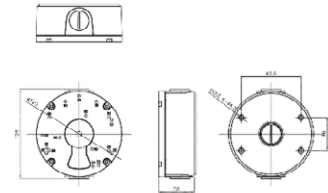

AIR3525EL-AHD2M/2.8

Concept Pro Lite 2MP 4-in-1 Analogue
Fixed External Small Bullet Camera

Concept Pro

ACCESSORIES

DIMENSIONS

CP-BASE-1-V2-G

Concept Pro Small
Junction Box