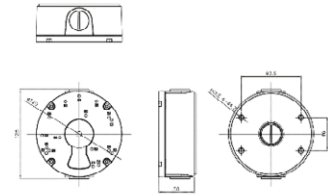

DIMENSIONS

All measurements are in mm.

ORDER CODE

- **AIR3525DEEL-IP5M/2.8** Concept Pro 5MP IP Enhanced Low Light Fixed External Small Bullet Camera

OTHER PRODUCTS IN THE RANGE

- **AIR3525DEEL-IP5M-Z** Concept Pro 5MP IP Enhanced Low Light Motorised External Small Bullet Camera
- **AIR3525DEEL-IP8M/2.8** Concept Pro 8MP IP Deep Learning Fixed External Small Bullet Camera

COMPATIBLE
WITH

CONCEPT PRO
IP RECORDING
RANGE

AIR3525DEEL-IP5M/2.8

Concept Pro 5MP IP Enhanced Low Light Fixed External Small Bullet Camera

ACCESSORIES

DIMENSIONS

CP-BASE-1-V2-G

Concept Pro Small Junction Box