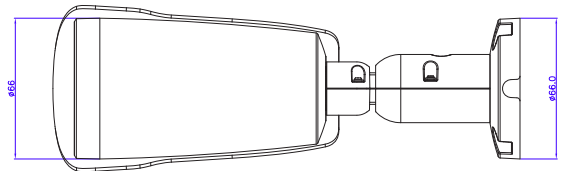

DIMENSIONS

All measurements are in mm.

ORDER CODE

- **AIR3525DEEL-IP5M/2.8** Concept Pro 5MP IP Enhanced Low Light Fixed External Small Bullet Camera

OTHER PRODUCTS IN THE RANGE

- **AIR3525DEEL-IP5M-Z** Concept Pro 5MP IP Enhanced Low Light Motorised External Small Bullet Camera
- **AIR3525DEEL-IP8M/2.8** Concept Pro 8MP IP Deep Learning Fixed External Small Bullet Camera