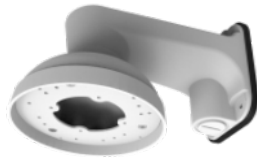

RECOMMENDED ACCESSORIES

- **CP-BASE-1-V2-G** Concept Pro Small Junction Box - Black Grey
- **CP-WM-1-V2-G** Concept Pro Small Wall Mount - Black Grey
- **CP-PM-1-V2-G** Concept Pro Small Pendant Mount - Black Grey
- **CP-PLM-V2** Concept Pro Pole Mount
- **CP-CM-V2** Concept Pro Corner Mount
- **CAT6-305 305m** CAT6 Cable (Green)
- **VA-SW4/8/16POE-IP** 4/8/16 Channel PoE Switch

COMPATIBLE
WITH

CONCEPT PRO
IP RECORDING
RANGE

AIR3525DEEL-IP5M/2.8

Concept Pro 5MP IP Enhanced Low Light Fixed External Small Bullet Camera

ACCESSORIES

DIMENSIONS

CP-BASE-1-V2-G

Concept Pro Small Junction Box

CP-PM-1-V2-G

Concept Pro Small Pendant Mount

CP-WM-1-V2-G

Concept Pro Small Wall Mount

CP-PLM-V2

Concept Pro Pole Mount
(can be combined with CP-BASE-1-V2)

CP-CM-V2

Concept Pro Corner Mount
(can be combined with CP-BASE-1-V2)