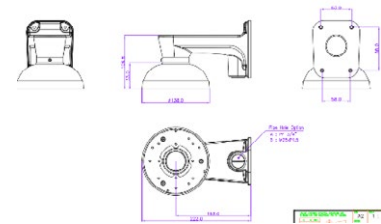

CP-WM-1-V2-G

Concept Pro Small Wall Mount