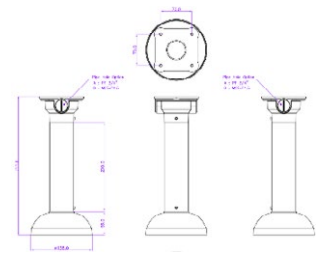

DIMENSIONS

All measurements are in mm.

ORDER CODE

- **AIR3525DEEL-IP5M/2.8** Concept Pro 5MP IP Enhanced Low Light Fixed External Small Bullet Camera

OTHER PRODUCTS IN THE RANGE

- **AIR3525DEEL-IP5M-Z** Concept Pro 5MP IP Enhanced Low Light Motorised External Small Bullet Camera
- **AIR3525DEEL-IP8M/2.8** Concept Pro 8MP IP Deep Learning Fixed External Small Bullet Camera

COMPATIBLE
WITH

CONCEPT PRO
IP RECORDING
RANGE

AIR3525DEEL-IP5M/2.8

Concept Pro 5MP IP Enhanced Low Light Fixed External Small Bullet Camera

ACCESSORIES

DIMENSIONS

CP-BASE-1-V2-G

Concept Pro Small Junction Box

CP-PM-1-V2-G

Concept Pro Small Pendant Mount

CP-WM-1-V2-G

Concept Pro Small Wall Mount

CP-PLM-V2

Concept Pro Pole Mount
(can be combined with CP-BASE-1-V2)

CP-CM-V2

Concept Pro Corner Mount
(can be combined with CP-BASE-1-V2)