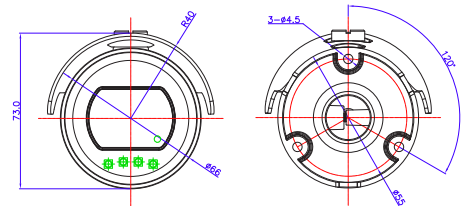

DIMENSIONS

All measurements are in mm.

ORDER CODE

- **AIR3525DEEL-IP5M/2.8** Concept Pro 5MP IP Enhanced Low Light Fixed External Small Bullet Camera

OTHER PRODUCTS IN THE RANGE

- **AIR3525DEEL-IP5M-Z** Concept Pro 5MP IP Enhanced Low Light Motorised External Small Bullet Camera
- **AIR3525DEEL-IP8M/2.8** Concept Pro 8MP IP Deep Learning Fixed External Small Bullet Camera