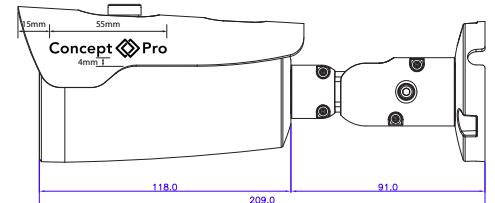

DIMENSIONS

All measurements are in mm.

ORDER CODE

- **AIR3525DEEL-IP5M/2.8** Concept Pro 5MP IP Enhanced Low Light Fixed External Small Bullet Camera

OTHER PRODUCTS IN THE RANGE

- **AIR3525DEEL-IP5M-Z** Concept Pro 5MP IP Enhanced Low Light Motorised External Small Bullet Camera
- **AIR3525DEEL-IP8M/2.8** Concept Pro 8MP IP Deep Learning Fixed External Small Bullet Camera