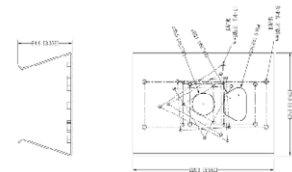

CP-PM-1-V2-G

Concept Pro Small Pendant Mount

CP-WM-1-V2-G

Concept Pro Small Wall Mount

CP-PLM-V2

Concept Pro Pole Mount
(can be combined with CP-BASE-1-V2)

CP-CM-V2

Concept Pro Corner Mount
(can be combined with CP-BASE-1-V2)